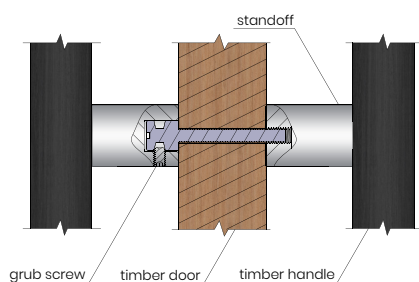

C4200OAK Round Natural Timber Handle - Double Fix

CODE	PROJECTION	DIAMETER	CTC	FIXINGS
C4220OAK	65	200	125	2
C4225OAK	65	250	150	2
C4230OAK	65	300	200	2

C4200OAK Round Natural Timber Handle - Single Fix

CODE	PROJECTION	DIAMETER	CTC	FIXINGS
C4220OAK-S	65	200	125	2
C4225OAK-S	65	250	160	2
C4230OAK-S	65	300	200	2

Dimensions are in mm. Custom sizes available on request
Timber type is American White Oak. Custom timber types available on request
Handle Projections are SSS. Custom colours available on request

How to specify

CODE	FIXING TYPE	FIXING FINISH	LEATHER FINISH	SPECIFICATION CODE
C4220OAK	TM	SSS		C4220OAK/TM/SSS
C4220OAK-S	D	BLK	TAN	C4220OAK-S/D/BLK/TAN

C FIX

TM FIX

D FIX

GD FIX

A-A (1:1)