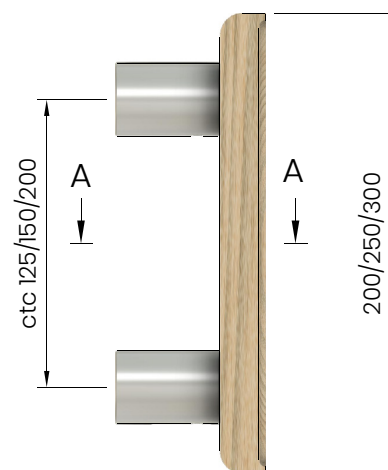

## C4200OAK Round Natural Timber Handle - Double Fix

CODE	PROJECTION	DIAMETER	CTC	FIXINGS
C4220OAK	65	200	125	2
C4225OAK	65	250	150	2
C4230OAK	65	300	200	2

## C4200OAK Round Natural Timber Handle - Single Fix

CODE	PROJECTION	DIAMETER	CTC	FIXINGS
C4220OAK-S	65	200	125	2
C4225OAK-S	65	250	160	2
C4230OAK-S	65	300	200	2

Dimensions are in mm. Custom sizes available on request  
 Timber type is American White Oak. Custom timber types available on request  
 Handle Projections are SSS. Custom colours available on request

## How to specify

CODE	FIXING TYPE	FIXING FINISH	LEATHER FINISH	SPECIFICATION CODE
C4220OAK	TM	SSS		C4220OAK/TM/SSS
C4220OAK-S	D	BLK	TAN	C4220OAK-S/D/BLK/TAN