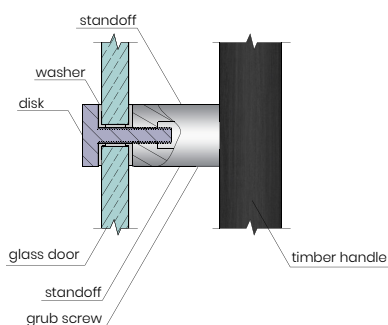

C4200OAK Round Natural Timber Handle - Double Fix

CODE	PROJECTION	DIAMETER	CTC	FIXINGS
C4220OAK	65	200	125	2
C4225OAK	65	250	150	2
C4230OAK	65	300	200	2

C4200OAK Round Natural Timber Handle - Single Fix

CODE	PROJECTION	DIAMETER	CTC	FIXINGS
C4220OAK-S	65	200	125	2
C4225OAK-S	65	250	160	2
C4230OAK-S	65	300	200	2

Dimensions are in mm. Custom sizes available on request
Timber type is American White Oak. Custom timber types available on request
Handle Projections are SSS. Custom colours available on request

How to specify

CODE	FIXING TYPE	FIXING FINISH	LEATHER FINISH	SPECIFICATION CODE
C4220OAK	TM	SSS		C4220OAK/TM/SSS
C4220OAK-S	D	BLK	TAN	C4220OAK-S/D/BLK/TAN

C FIX

TM FIX

D FIX

GD FIX

A-A (1:1)