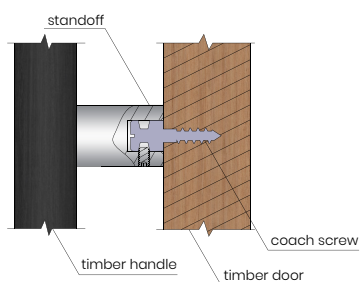

C4200OAK Round Natural Timber Handle - Double Fix

CODE	PROJECTION	DIAMETER	CTC	FIXINGS
C4220OAK	65	200	125	2
C4225OAK	65	250	150	2
C4230OAK	65	300	200	2

C4200OAK Round Natural Timber Handle - Single Fix

CODE	PROJECTION	DIAMETER	CTC	FIXINGS
C4220OAK-S	65	200	125	2
C4225OAK-S	65	250	160	2
C4230OAK-S	65	300	200	2

Dimensions are in mm. Custom sizes available on request
Timber type is American White Oak. Custom timber types available on request
Handle Projections are SSS. Custom colours available on request

How to specify

CODE	FIXING TYPE	FIXING FINISH	LEATHER FINISH	SPECIFICATION CODE
C4220OAK	TM	SSS		C4220OAK/TM/SSS
C4220OAK-S	D	BLK	TAN	C4220OAK-S/D/BLK/TAN

C FIX

TM FIX

D FIX

GD FIX

A-A (1:1)