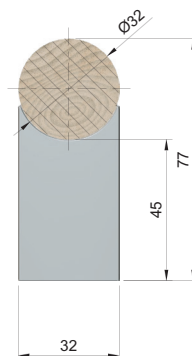

C3200OAK Natural Timber Handle - Double Fix

CODE	DIAMETER	PROJECTION	LENGTH	CTC	FIXINGS
C3204OAK	32	77	600	400	2
C3206OAK	32	77	800	600	2
C3208OAK	32	77	1000	800	2
C3210OAK	32	77	1250	1050	2
C3213OAK	32	77	1500	1300	3

C3200OAK Natural Timber Handle - Single Fix

CODE	DIAMETER	PROJECTION	LENGTH	CTC	FIXINGS
C3204OAK-S	32	77	600	400	2
C3206OAK-S	32	77	800	600	2
C3208OAK-S	32	77	1000	800	2
C3210OAK-S	32	77	1250	1050	2
C3213OAK-S	32	77	1500	1300	3

A-A (1:1)

Dimensions are in mm. Custom sizes available on request
 Timber type is American White Oak. Custom timber types available on request
 Handle Projections are SSS. Custom colours available on request