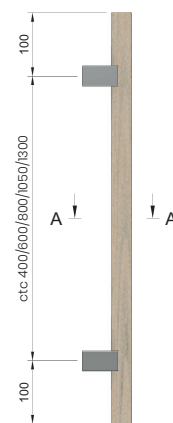

C3200OAK Natural Timber Handle - Double Fix

CODE	DIAMETER	PROJECTION	LENGTH	CTC	FIXINGS
C3204OAK	32	77	600	400	2
C3206OAK	32	77	800	600	2
C3208OAK	32	77	1000	800	2
C3210OAK	32	77	1250	1050	2
C3213OAK	32	77	1500	1300	3

C3200OAK Natural Timber Handle - Single Fix

CODE	DIAMETER	PROJECTION	LENGTH	CTC	FIXINGS
C3204OAK-S	32	77	600	400	2
C3206OAK-S	32	77	800	600	2
C3208OAK-S	32	77	1000	800	2
C3210OAK-S	32	77	1250	1050	2
C3213OAK-S	32	77	1500	1300	3

A-A (1:1)

Dimensions are in mm. Custom sizes available on request
 Timber type is American White Oak. Custom timber types available on request
 Handle Projections are SSS. Custom colours available on request