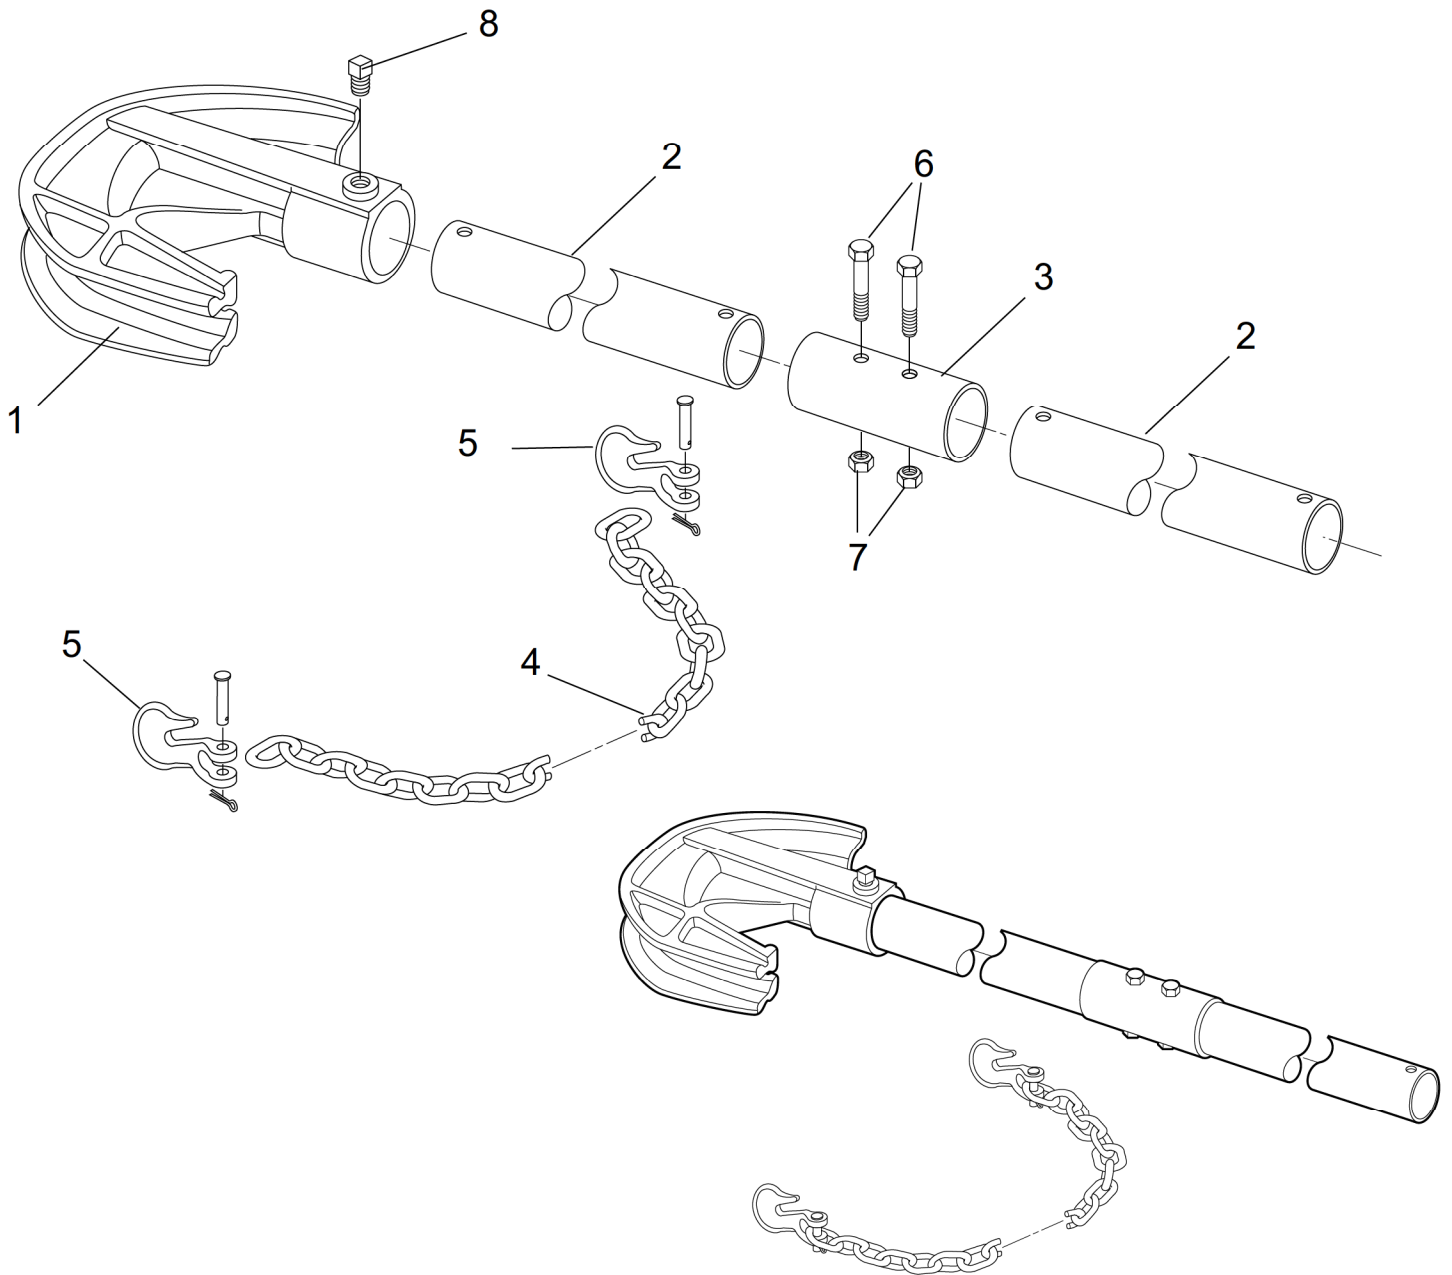

# PJ414 Pipe Joiner

Replacement Parts

## Parts List

Ref. No.	Description	Item Code	Quantity
1	PJJ Shoe Machined	97320	1
2	PJJ 27" Handle Plated	97321	2
3	PJJ 7" Coupling Plated	97322	1
4	PJJ 12' Length, 1/4" Proof Chain	97323	2
5	PJJ 1/4" Grab Hook	97324	2
6	Hex HD Cap Screw	37321	2
7	Plated Hex Nut	39032	2
8	Square Head Nut	30140	1