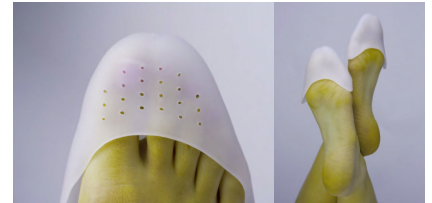

**\*OPEN TOE FOOT SLEEVE**  
Thin, ball of foot cushioning,  
Helps prevent callus, corns, blisters  
Non-slip, stays on even when active  
Sm or Med **\$12.00** pair

**\*2 in 1 BALL OF FOOT CUSHION with TOE SEPARATOR**  
Soft Gel for Met support, absorbs shock  
Aligns big toe, minimises bunion pain  
One size fits most **\$12.00** pair