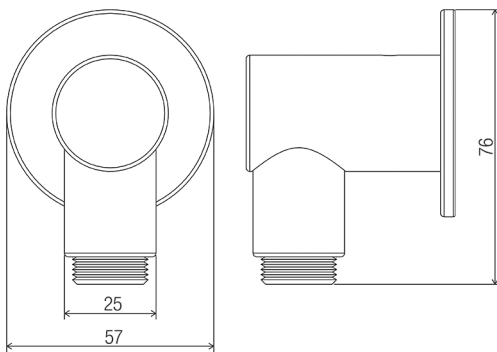

**DIMENSIONS**

**INDICATIVE IMAGE**

**WALL OUTLET ELBOW**

**Product Code - Finish**

- EB 046 C/12 - Chrome

**Product Code - Other Finishes**

- EB 046 MB/12 - Matte Black
- EB 046 WTC/12 - White/Chrome

**Features**

- 55 mm wall outlet elbow
- Brass construction
- Brass 57 mm wall flange
- 12 L/min flow INTERCHANGE® spigot
- ½" BSP female inlet with ½" BSP male threaded outlet
- Chrome plated finish

**Compliance**