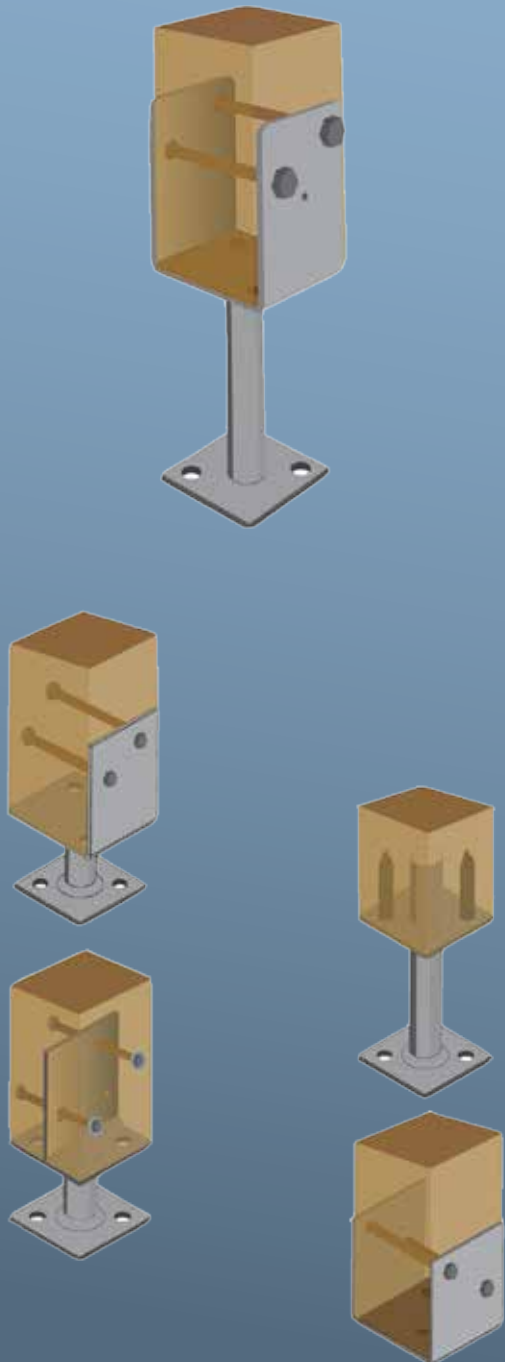

GAL POST SUPPORTS HOLLOW STEMS

SADDLE/PLATE	
CODE	DESCRIPTION
GPSW9075SP	90mm x75mm
GPSW90130SP	90mm x130mm
GPSW90200SP	90mm x200mm
GPSW90250SP	90mm x250mm
GPSW90300SP	90mm x300mm
GPSW10075SP	100mm x75mm
GPSW100130SP	100mm x 130mm
GPSW100200SP	100mm x 200mm
GPSW100250SP	100mm x 250mm
GPSW100300SP	100mm x 300mm
GPSW11575SP	115mm x 75mm
GPSW115130SP	115mm x 130mm
GPSW115200SP	115mm x 200mm
GPSW115250SP	115mm x 250mm
GPSW115300SP	115mm x 300mm
GPSW12575SP	125mm x 75mm
GPSW125130SP	125mm x 130mm
GPSW125200SP	125mm x 200mm
GPSW125250SP	125mm x 250mm
GPSW125300SP	125mm x 300mm

ANGLE/PLATE	
CODE	DESCRIPTION
GPSW65AP	65mm
GPSW130AP	130mm
GPSW200AP	200mm

CENTRE PIN	
CODE	DESCRIPTION
GPSW130CP	25mm Rod x 130mm Length
GPSW300CP	25mm Rod x 300mm Length

CENTRE BLADE	
CODE	DESCRIPTION
GPSW130CB	130mm
GPSW300CB	300mm

ADJUSTABLE SADDLE/BOLT DOWN	
CODE	DESCRIPTION
SBD90	90mm Post With Saddle Base
SBD100	100mm Post With Saddle Base

52 Somerset St Minto NSW 2566
 PO Box 5020 Minto NSW 2566
 Australia
 Telephone: (02) 9603 1499
 Facsimile: (02) 9603 4396
 Email: sales@confast.net.au

Confast

GAL POST SUPPORTS

SOLID STEMS

SADDLE/PLATE	
CODE	DESCRIPTION
GPS9075SP	90mm x 75mm
GPS90100SP	90mm x 100mm
GPS90150SP	90mm x 150mm
GPS90230SP	90mm x 230mm
GPS90300SP	90mm x 300mm
GPS10075SP	100mm x 75mm
GPS100100SP	100mm x 100mm
GPS100150SP	100mm x 150mm
GPS100230SP	100mm x 230mm
GPS100300SP	100mm x 300mm
GPS11575SP	115mm x 75mm
GPS115150SP	115mm x 150mm
GPS12575SP	125mm x 75mm
GPS125150SP	125mm x 150mm
GPS135300SP	135mm x 300mm
GPS15075SP	150mm x 75mm
GPS150150SP	150mm x 150mm
ANGLE/PLATE	
CODE	DESCRIPTION
GPS75AP	75mm
GPS100AP	100mm
GPS150AP	150mm
GPS230AP	230mm
GPS300AP	300mm
SADDLE STAKE	
CODE	DESCRIPTION
GPS90150SS	90mm x 150mm
GPS90300SS	90mm x 300mm
GPS100150SS	100mm x 150mm
GPS100300SS	100mm x 300mm
ANGLE STAKE	
CODE	DESCRIPTION
GPS150AS	150mm
GPS300AS	300mm
SADDLE ONLY	
CODE	DESCRIPTION
GPSSBDHD	90mm - Saddle only
GPSSBD100	100mm - Saddle only