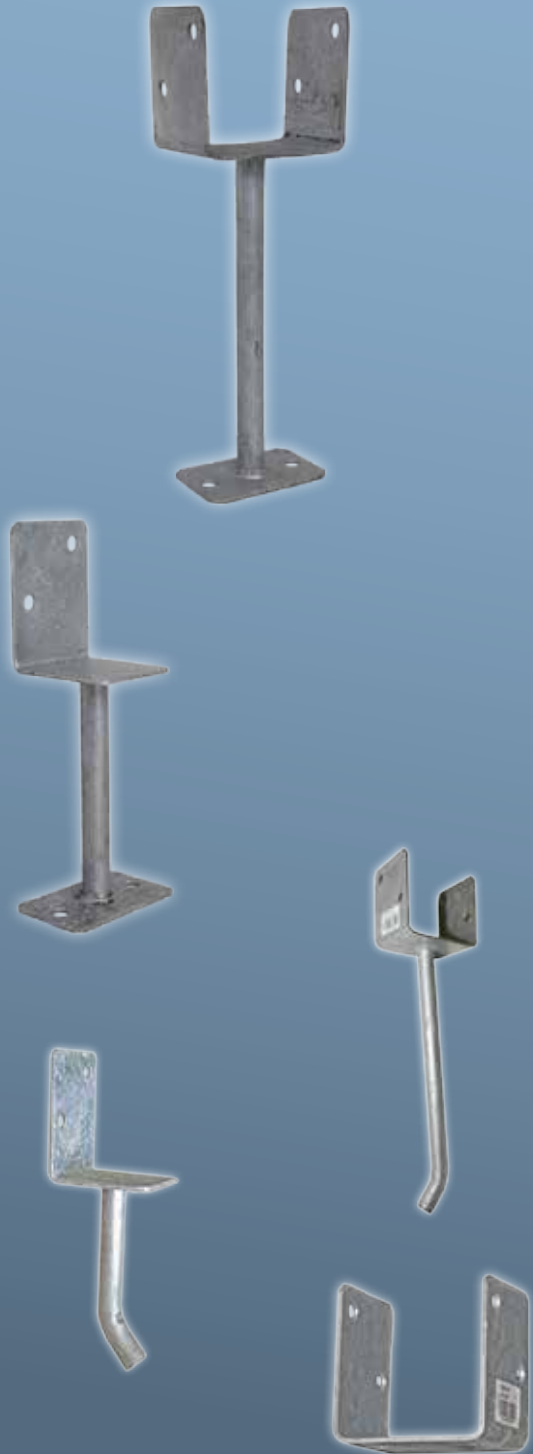

GAL POST SUPPORTS HOLLOW STEMS

SADDLE/PLATE	
CODE	DESCRIPTION
GPSW9075SP	90mm x75mm
GPSW90130SP	90mm x130mm
GPSW90200SP	90mm x200mm
GPSW90250SP	90mm x250mm
GPSW90300SP	90mm x300mm
GPSW10075SP	100mm x75mm
GPSW100130SP	100mm x 130mm
GPSW100200SP	100mm x 200mm
GPSW100250SP	100mm x 250mm
GPSW100300SP	100mm x 300mm
GPSW11575SP	115mm x 75mm
GPSW115130SP	115mm x 130mm
GPSW115200SP	115mm x 200mm
GPSW115250SP	115mm x 250mm
GPSW115300SP	115mm x 300mm
GPSW12575SP	125mm x 75mm
GPSW125130SP	125mm x 130mm
GPSW125200SP	125mm x 200mm
GPSW125250SP	125mm x 250mm
GPSW125300SP	125mm x 300mm

ANGLE/PLATE	
CODE	DESCRIPTION
GPSW65AP	65mm
GPSW130AP	130mm
GPSW200AP	200mm

CENTRE PIN	
CODE	DESCRIPTION
GPSW130CP	25mm Rod x 130mm Length
GPSW300CP	25mm Rod x 300mm Length

CENTRE BLADE	
CODE	DESCRIPTION
GPSW130CB	130mm
GPSW300CB	300mm

ADJUSTABLE SADDLE/BOLT DOWN	
CODE	DESCRIPTION
SBD90	90mm Post With Saddle Base
SBD100	100mm Post With Saddle Base

52 Somerset St Minto NSW 2566
 PO Box 5020 Minto NSW 2566
 Australia
 Telephone: (02) 9603 1499
 Facsimile: (02) 9603 4396
 Email: sales@confast.net.au

Confast

GAL POST SUPPORTS

SOLID STEMS

SADDLE/PLATE	
CODE	DESCRIPTION
GPS9075SP	90mm x 75mm
GPS90100SP	90mm x 100mm
GPS90150SP	90mm x 150mm
GPS90230SP	90mm x 230mm
GPS90300SP	90mm x 300mm
GPS10075SP	100mm x 75mm
GPS100100SP	100mm x 100mm
GPS100150SP	100mm x 150mm
GPS100230SP	100mm x 230mm
GPS100300SP	100mm x 300mm
GPS11575SP	115mm x 75mm
GPS115150SP	115mm x 150mm
GPS12575SP	125mm x 75mm
GPS125150SP	125mm x 150mm
GPS135300SP	135mm x 300mm
GPS15075SP	150mm x 75mm
GPS150150SP	150mm x 150mm
ANGLE/PLATE	
CODE	DESCRIPTION
GPS75AP	75mm
GPS100AP	100mm
GPS150AP	150mm
GPS230AP	230mm
GPS300AP	300mm
SADDLE STAKE	
CODE	DESCRIPTION
GPS90150SS	90mm x 150mm
GPS90300SS	90mm x 300mm
GPS100150SS	100mm x 150mm
GPS100300SS	100mm x 300mm
ANGLE STAKE	
CODE	DESCRIPTION
GPS150AS	150mm
GPS300AS	300mm
SADDLE ONLY	
CODE	DESCRIPTION
GPSSBDHD	90mm - Saddle only
GPSSBD100	100mm - Saddle only