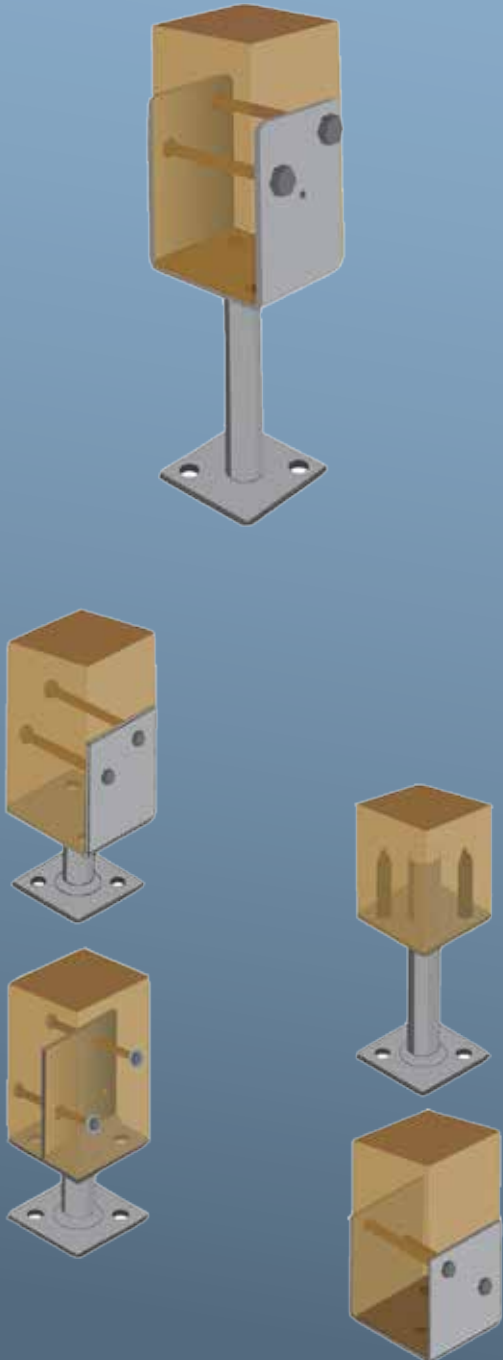

GAL POST SUPPORTS HOLLOW STEMS

SADDLE/PLATE	
CODE	DESCRIPTION
GPSW9075SP	90mm x75mm
GPSW90130SP	90mm x130mm
GPSW90200SP	90mm x200mm
GPSW90250SP	90mm x250mm
GPSW90300SP	90mm x300mm
GPSW10075SP	100mm x75mm
GPSW100130SP	100mm x 130mm
GPSW100200SP	100mm x 200mm
GPSW100250SP	100mm x 250mm
GPSW100300SP	100mm x 300mm
GPSW11575SP	115mm x 75mm
GPSW115130SP	115mm x 130mm
GPSW115200SP	115mm x 200mm
GPSW115250SP	115mm x 250mm
GPSW115300SP	115mm x 300mm
GPSW12575SP	125mm x 75mm
GPSW125130SP	125mm x 130mm
GPSW125200SP	125mm x 200mm
GPSW125250SP	125mm x 250mm
GPSW125300SP	125mm x 300mm

ANGLE/PLATE	
CODE	DESCRIPTION
GPSW65AP	65mm
GPSW130AP	130mm
GPSW200AP	200mm

CENTRE PIN	
CODE	DESCRIPTION
GPSW130CP	25mm Rod x 130mm Length
GPSW300CP	25mm Rod x 300mm Length

CENTRE BLADE	
CODE	DESCRIPTION
GPSW130CB	130mm
GPSW300CB	300mm

ADJUSTABLE SADDLE/BOLT DOWN	
CODE	DESCRIPTION
SBD90	90mm Post With Saddle Base
SBD100	100mm Post With Saddle Base

52 Somerset St Minto NSW 2566
 PO Box 5020 Minto NSW 2566
 Australia
 Telephone: (02) 9603 1499
 Facsimile: (02) 9603 4396
 Email: sales@confast.net.au

Confast

GAL POST SUPPORTS

SOLID STEMS

SADDLE/PLATE	
CODE	DESCRIPTION
GPS9075SP	90mm x 75mm
GPS90100SP	90mm x 100mm
GPS90150SP	90mm x 150mm
GPS90230SP	90mm x 230mm
GPS90300SP	90mm x 300mm
GPS10075SP	100mm x 75mm
GPS100100SP	100mm x 100mm
GPS100150SP	100mm x 150mm
GPS100230SP	100mm x 230mm
GPS100300SP	100mm x 300mm
GPS11575SP	115mm x 75mm
GPS115150SP	115mm x 150mm
GPS12575SP	125mm x 75mm
GPS125150SP	125mm x 150mm
GPS135300SP	135mm x 300mm
GPS15075SP	150mm x 75mm
GPS150150SP	150mm x 150mm
ANGLE/PLATE	
CODE	DESCRIPTION
GPS75AP	75mm
GPS100AP	100mm
GPS150AP	150mm
GPS230AP	230mm
GPS300AP	300mm
SADDLE STAKE	
CODE	DESCRIPTION
GPS90150SS	90mm x 150mm
GPS90300SS	90mm x 300mm
GPS100150SS	100mm x 150mm
GPS100300SS	100mm x 300mm
ANGLE STAKE	
CODE	DESCRIPTION
GPS150AS	150mm
GPS300AS	300mm
SADDLE ONLY	
CODE	DESCRIPTION
GPSSBDHD	90mm - Saddle only
GPSSBD100	100mm - Saddle only