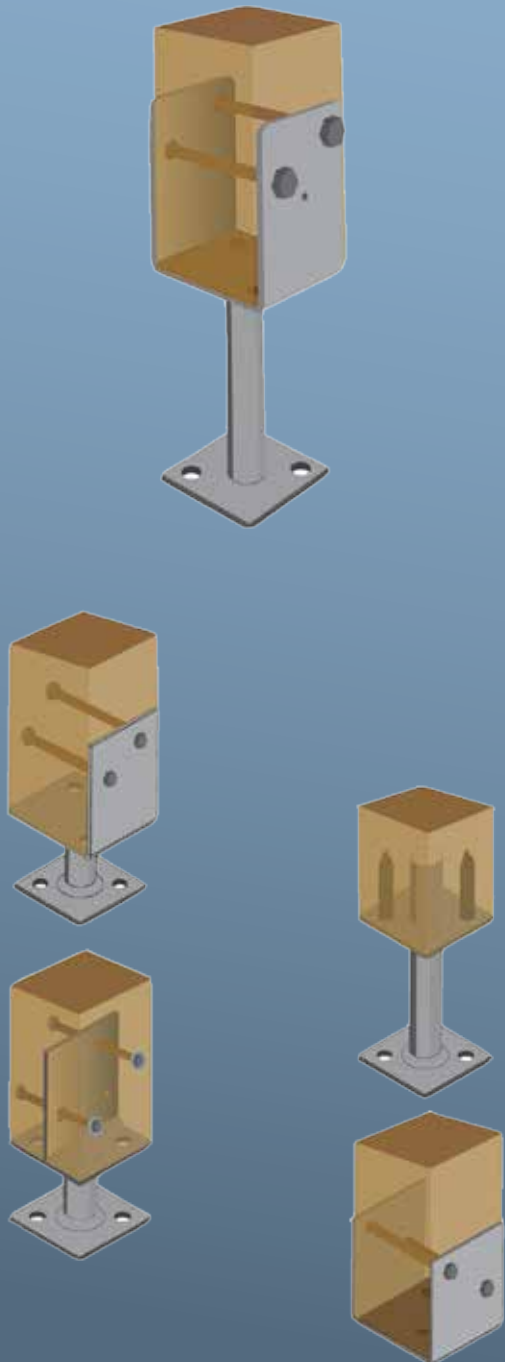

GAL POST SUPPORTS

HOLLOW STEMS

SADDLE/PLATE	
CODE	DESCRIPTION
GPSW9075SP	90mm x75mm
GPSW90130SP	90mm x130mm
GPSW90200SP	90mm x200mm
GPSW90250SP	90mm x250mm
GPSW90300SP	90mm x300mm
GPSW10075SP	100mm x75mm
GPSW100130SP	100mm x 130mm
GPSW100200SP	100mm x 200mm
GPSW100250SP	100mm x 250mm
GPSW100300SP	100mm x 300mm
GPSW11575SP	115mm x 75mm
GPSW115130SP	115mm x 130mm
GPSW115200SP	115mm x 200mm
GPSW115250SP	115mm x 250mm
GPSW115300SP	115mm x 300mm
GPSW12575SP	125mm x 75mm
GPSW125130SP	125mm x 130mm
GPSW125200SP	125mm x 200mm
GPSW125250SP	125mm x 250mm
GPSW125300SP	125mm x 300mm

ANGLE/PLATE	
CODE	DESCRIPTION
GPSW65AP	65mm
GPSW130AP	130mm
GPSW200AP	200mm

CENTRE PIN	
CODE	DESCRIPTION
GPSW130CP	25mm Rod x 130mm Length
GPSW300CP	25mm Rod x 300mm Length

CENTRE BLADE	
CODE	DESCRIPTION
GPSW130CB	130mm
GPSW300CB	300mm

ADJUSTABLE SADDLE/BOLT DOWN	
CODE	DESCRIPTION
SBD90	90mm Post With Saddle Base
SBD100	100mm Post With Saddle Base

52 Somerset St Minto NSW 2566
 PO Box 5020 Minto NSW 2566
 Australia
 Telephone: (02) 9603 1499
 Facsimile: (02) 9603 4396
 Email: sales@confast.net.au

Confast

GAL POST SUPPORTS

SOLID STEMS

SADDLE/PLATE	
CODE	DESCRIPTION
GPS9075SP	90mm x 75mm
GPS90100SP	90mm x 100mm
GPS90150SP	90mm x 150mm
GPS90230SP	90mm x 230mm
GPS90300SP	90mm x 300mm
GPS10075SP	100mm x 75mm
GPS100100SP	100mm x 100mm
GPS100150SP	100mm x 150mm
GPS100230SP	100mm x 230mm
GPS100300SP	100mm x 300mm
GPS11575SP	115mm x 75mm
GPS115150SP	115mm x 150mm
GPS12575SP	125mm x 75mm
GPS125150SP	125mm x 150mm
GPS135300SP	135mm x 300mm
GPS15075SP	150mm x 75mm
GPS150150SP	150mm x 150mm
ANGLE/PLATE	
CODE	DESCRIPTION
GPS75AP	75mm
GPS100AP	100mm
GPS150AP	150mm
GPS230AP	230mm
GPS300AP	300mm
SADDLE STAKE	
CODE	DESCRIPTION
GPS90150SS	90mm x 150mm
GPS90300SS	90mm x 300mm
GPS100150SS	100mm x 150mm
GPS100300SS	100mm x 300mm
ANGLE STAKE	
CODE	DESCRIPTION
GPS150AS	150mm
GPS300AS	300mm
SADDLE ONLY	
CODE	DESCRIPTION
GPSSBDHD	90mm - Saddle only
GPSSBD100	100mm - Saddle only