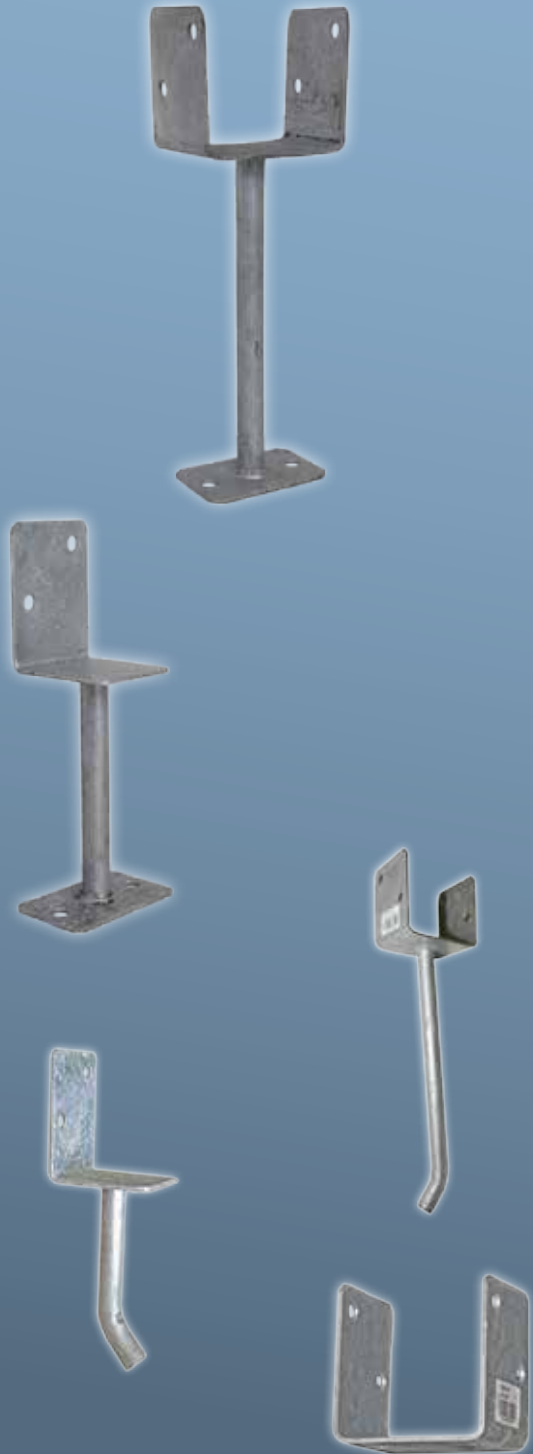

GAL POST SUPPORTS

HOLLOW STEMS

SADDLE/PLATE	
CODE	DESCRIPTION
GPSW9075SP	90mm x75mm
GPSW90130SP	90mm x130mm
GPSW90200SP	90mm x200mm
GPSW90250SP	90mm x250mm
GPSW90300SP	90mm x300mm
GPSW10075SP	100mm x75mm
GPSW100130SP	100mm x 130mm
GPSW100200SP	100mm x 200mm
GPSW100250SP	100mm x 250mm
GPSW100300SP	100mm x 300mm
GPSW11575SP	115mm x 75mm
GPSW115130SP	115mm x 130mm
GPSW115200SP	115mm x 200mm
GPSW115250SP	115mm x 250mm
GPSW115300SP	115mm x 300mm
GPSW12575SP	125mm x 75mm
GPSW125130SP	125mm x 130mm
GPSW125200SP	125mm x 200mm
GPSW125250SP	125mm x 250mm
GPSW125300SP	125mm x 300mm

ANGLE/PLATE	
CODE	DESCRIPTION
GPSW65AP	65mm
GPSW130AP	130mm
GPSW200AP	200mm

CENTRE PIN	
CODE	DESCRIPTION
GPSW130CP	25mm Rod x 130mm Length
GPSW300CP	25mm Rod x 300mm Length

CENTRE BLADE	
CODE	DESCRIPTION
GPSW130CB	130mm
GPSW300CB	300mm

ADJUSTABLE SADDLE/BOLT DOWN	
CODE	DESCRIPTION
SBD90	90mm Post With Saddle Base
SBD100	100mm Post With Saddle Base

52 Somerset St Minto NSW 2566
 PO Box 5020 Minto NSW 2566
 Australia
 Telephone: (02) 9603 1499
 Facsimile: (02) 9603 4396
 Email: sales@confast.net.au

Confast

GAL POST SUPPORTS

SOLID STEMS

SADDLE/PLATE	
CODE	DESCRIPTION
GPS9075SP	90mm x 75mm
GPS90100SP	90mm x 100mm
GPS90150SP	90mm x 150mm
GPS90230SP	90mm x 230mm
GPS90300SP	90mm x 300mm
GPS10075SP	100mm x 75mm
GPS100100SP	100mm x 100mm
GPS100150SP	100mm x 150mm
GPS100230SP	100mm x 230mm
GPS100300SP	100mm x 300mm
GPS11575SP	115mm x 75mm
GPS115150SP	115mm x 150mm
GPS12575SP	125mm x 75mm
GPS125150SP	125mm x 150mm
GPS135300SP	135mm x 300mm
GPS15075SP	150mm x 75mm
GPS150150SP	150mm x 150mm
ANGLE/PLATE	
CODE	DESCRIPTION
GPS75AP	75mm
GPS100AP	100mm
GPS150AP	150mm
GPS230AP	230mm
GPS300AP	300mm
SADDLE STAKE	
CODE	DESCRIPTION
GPS90150SS	90mm x 150mm
GPS90300SS	90mm x 300mm
GPS100150SS	100mm x 150mm
GPS100300SS	100mm x 300mm
ANGLE STAKE	
CODE	DESCRIPTION
GPS150AS	150mm
GPS300AS	300mm
SADDLE ONLY	
CODE	DESCRIPTION
GPSSBDHD	90mm - Saddle only
GPSSBD100	100mm - Saddle only