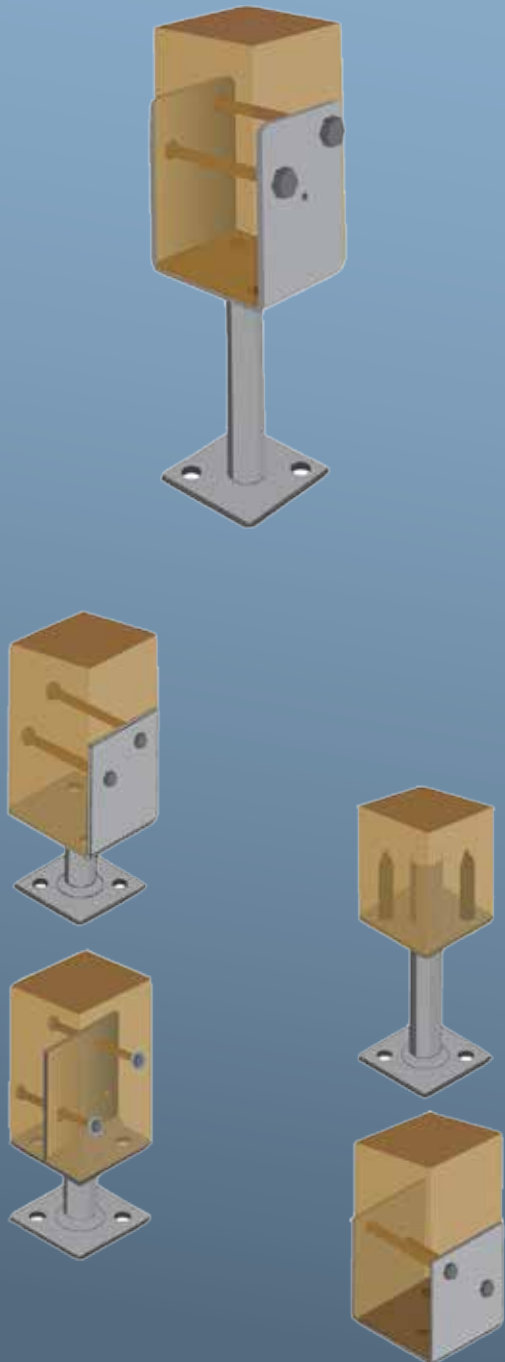

# GAL POST SUPPORTS

## HOLLOW STEMS

SADDLE/PLATE	
CODE	DESCRIPTION
GPSW9075SP	90mm x75mm
GPSW90130SP	90mm x130mm
GPSW90200SP	90mm x200mm
GPSW90250SP	90mm x250mm
GPSW90300SP	90mm x300mm
GPSW10075SP	100mm x75mm
GPSW100130SP	100mm x 130mm
GPSW100200SP	100mm x 200mm
GPSW100250SP	100mm x 250mm
GPSW100300SP	100mm x 300mm
GPSW11575SP	115mm x 75mm
GPSW115130SP	115mm x 130mm
GPSW115200SP	115mm x 200mm
GPSW115250SP	115mm x 250mm
GPSW115300SP	115mm x 300mm
GPSW12575SP	125mm x 75mm
GPSW125130SP	125mm x 130mm
GPSW125200SP	125mm x 200mm
GPSW125250SP	125mm x 250mm
GPSW125300SP	125mm x 300mm

ANGLE/PLATE	
CODE	DESCRIPTION
GPSW65AP	65mm
GPSW130AP	130mm
GPSW200AP	200mm

CENTRE PIN	
CODE	DESCRIPTION
GPSW130CP	25mm Rod x 130mm Length
GPSW300CP	25mm Rod x 300mm Length

CENTRE BLADE	
CODE	DESCRIPTION
GPSW130CB	130mm
GPSW300CB	300mm

ADJUSTABLE SADDLE/BOLT DOWN	
CODE	DESCRIPTION
SBD90	90mm Post With Saddle Base
SBD100	100mm Post With Saddle Base

52 Somerset St Minto NSW 2566  
 PO Box 5020 Minto NSW 2566  
 Australia  
 Telephone: (02) 9603 1499  
 Facsimile: (02) 9603 4396  
 Email: sales@confast.net.au