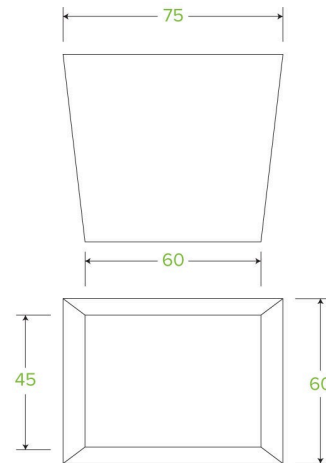

## 240ml / 8oz BioBoard Noodle Box BB-NB-8

BioBoard Noodle Boxes are made from sustainably sourced FSC™ Mix certified paperboard and lined with waterproof Ingeo™ – a bioplastic product made from plants, not oil. This 8oz noodle box is printed kraft-look. Certified industrially compostable to AS4736.

<b>Carton quantity:</b> 1000	<b>Sleeves per carton:</b> 20	<b>Units per sleeve:</b> 50
<b>Carton Size LxWxH (cm):</b> 62x39x34	<b>Carton gross weight (kg):</b> 12.200000	<b>Carton barcode:</b> 19344062028038
<b>Raw material:</b> Paper - FSC™ Mix certified paper	<b>Lining/coating:</b> Bioplastic - Ingeo™ PLA	<b>Window material:</b> None
<b>Printing Type:</b> Offset	<b>Inks:</b> Food Contact Safe Inks	<b>Brim fill capacity (ml):</b> 227
<b>Dimensions top LxW (mm):</b> 75x60	<b>Dimensions base LxW (mm):</b> 60x45	<b>Product Depth:</b> 65
<b>Product weight (g):</b> 11.7	<b>Thickness:</b> 250gsm + 30gsm PLA	<b>Use:</b> Hot and cold
<b>Manufactured:</b> China	<b>Customise:</b> Print	<b>MOQ custom:</b> 30000
<b>Mould fees:</b> No	<b>Environmental production certified:</b> ISO 14001	<b>Quality product certified:</b> ISO 9001 pending
<b>Factory food safety certified:</b> ISO 22000	<b>Corporate social accreditation:</b> BSCI	<b>Home compostable:</b> No
<b>Industrially compostable:</b> Certified to AS4736 Australian Standards, Certified to EN13432 European Standard	<b>Recyclable:</b> No	