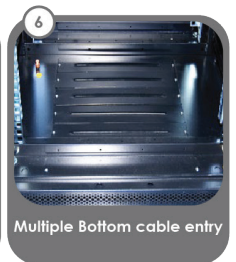

HEAVY DUTY NETWORK SERVER CABINETS

19" NETWORK SERVER CABINETS 800mm WIDE

FEATURES:

- Supplied with fixed shelves, fans, cage nuts, castor wheels, levelling feet and 1 x 6 outlet PDU
- Static loading: 1500kg
- Width: 800mm
- Depth: 800mm, 1000mm
- Removable one piece side panels
- Double pipe profile frame connected by "3T" system
- Front and rear bi-fold doors
- Front and rear doors are lockable
- Front and rear doors can be opened to 130°
- Vertical mounting profile can be adjusted in 25mm increments
- Optional plinths available to bolt cabinet to floor
- Optional side vertical cable tray available
- Optional baying kit available for cabinet interconnection
- Mounting profile 2.0mm, mounting angle 1.5mm, others 1.2mm
- Supplied complete
- Gloss black colour and easy clean surface
- Material: SPCC quality cold rolled steel
- Finish: Degreasing, acid pickling, phosphoric cleaning, powder coated
- Complies with IEC-60297, ANSI/EIA RS-310-D, IEC297-2, DIN41491; PART1, DIN41494; PART7, GB/T3047.2-92, IP20 rated
- 2 Year Warranty on cabinet. Subject to use within the static loading specifications and operation within normal environmental conditions
- 1 Year Warranty on fans

HEAVY DUTY NETWORK SERVER CABINETS

19" NETWORK SERVER CABINETS 800mm WIDE

Lockable, removable side panels

Multiple grounding pins to earth doors and side panels

HEAVY DUTY NETWORK SERVER CABINETS

19" NETWORK SERVER CABINETS 800mm WIDE

Dual front mounted 100mm hinged vertical cable management bars