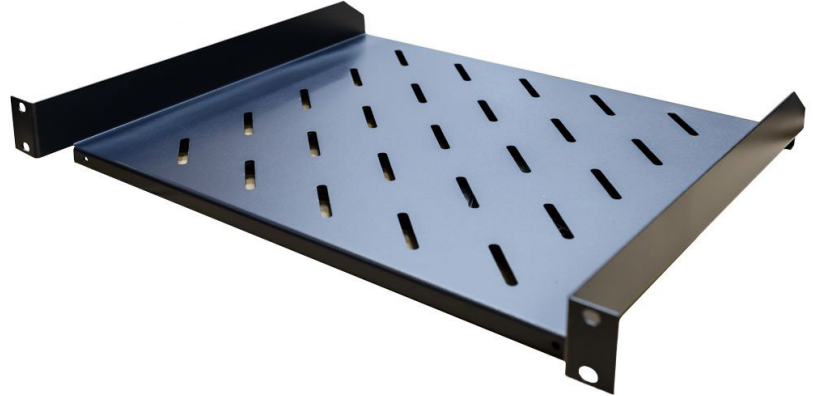

CERTECH Cantilever Shelf

NRACSXXX

FEATURES:

CERTECH Cantilever Shelf

- Perforated design for maximum airflow
- Weight Rating: 18kg
- Colour: Black

CERTECH Cantilever Shelf				
MODEL	DESCRIPTION	FOR CERTECH RACKS	SHELF DEPTH (mm)	TOTAL DEPTH (mm)
NRACS275	1RU 19" Cantilever Shelf, 275mm Deep	Any Rack	245	275
NRACS400	1RU 19" Cantilever Shelf, 400mm Deep	Any Rack	370	400
NRACS2400	2RU 19" Cantilever Shelf, 400mm Deep	Any Rack	370	400