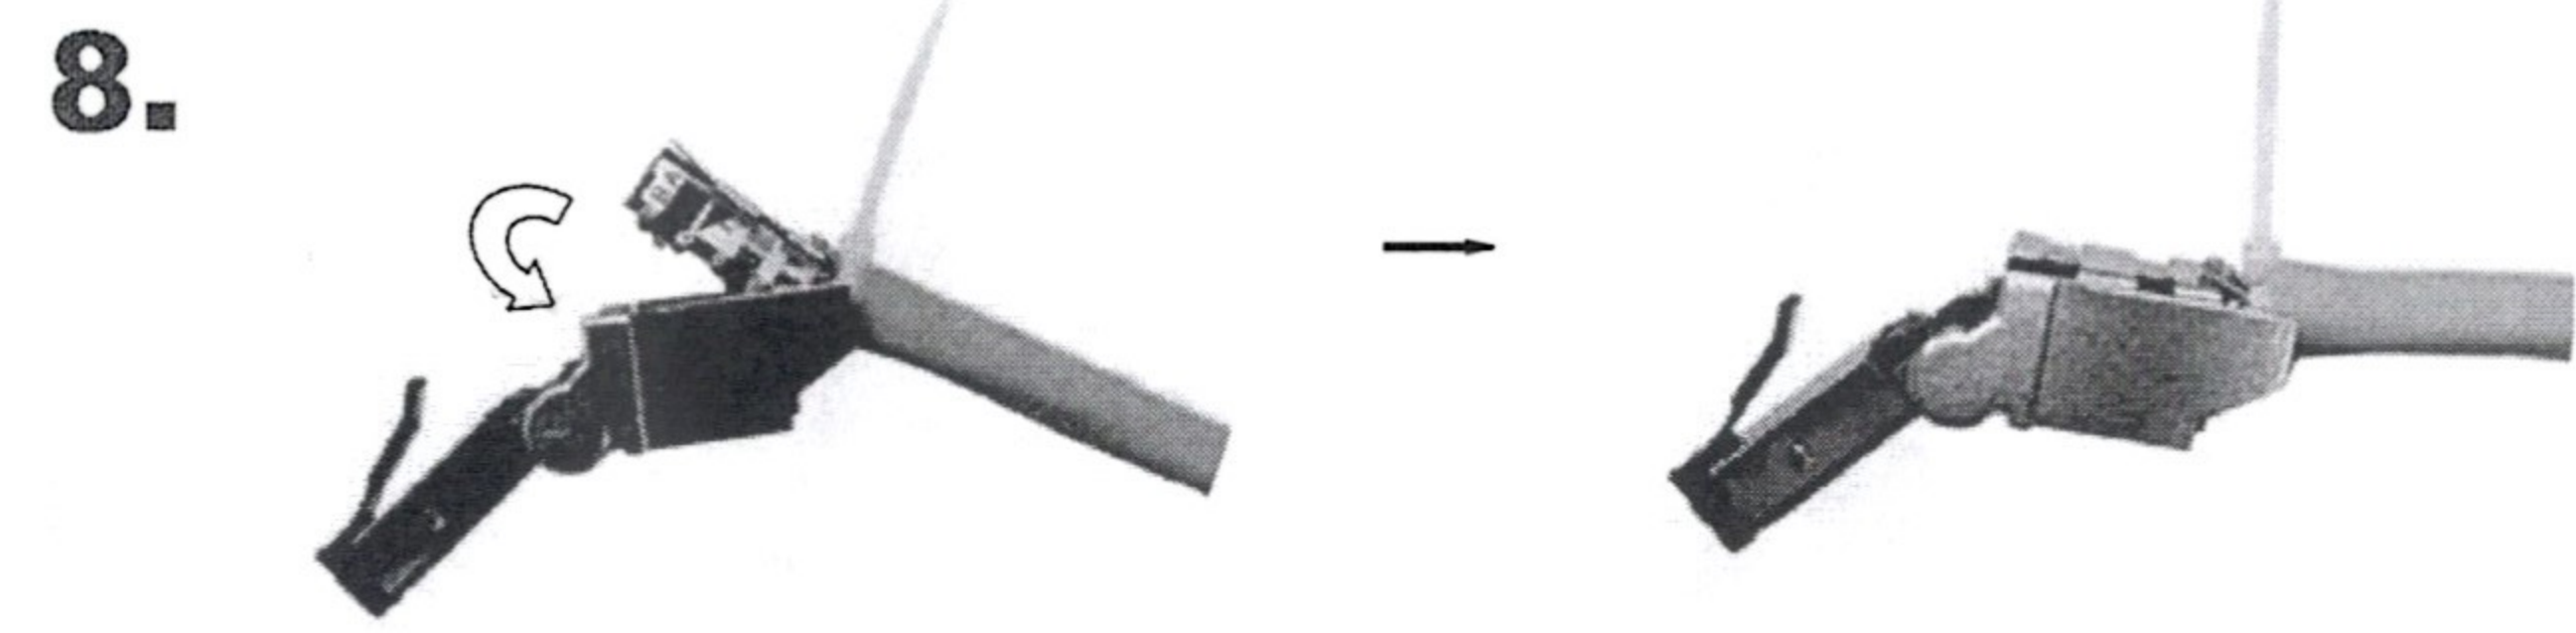

## 1. STP/FTP

A	B	B	A
1	2	8	7
4	5	6	3

For T568B wiring, cut pair GREEN and BLUE 20mm  
For T568A wiring, cut pair ORANGE and BLUE 20mm

3.

Pliers recommended to assist crimping

QR code for the video

4.

STP/FTP