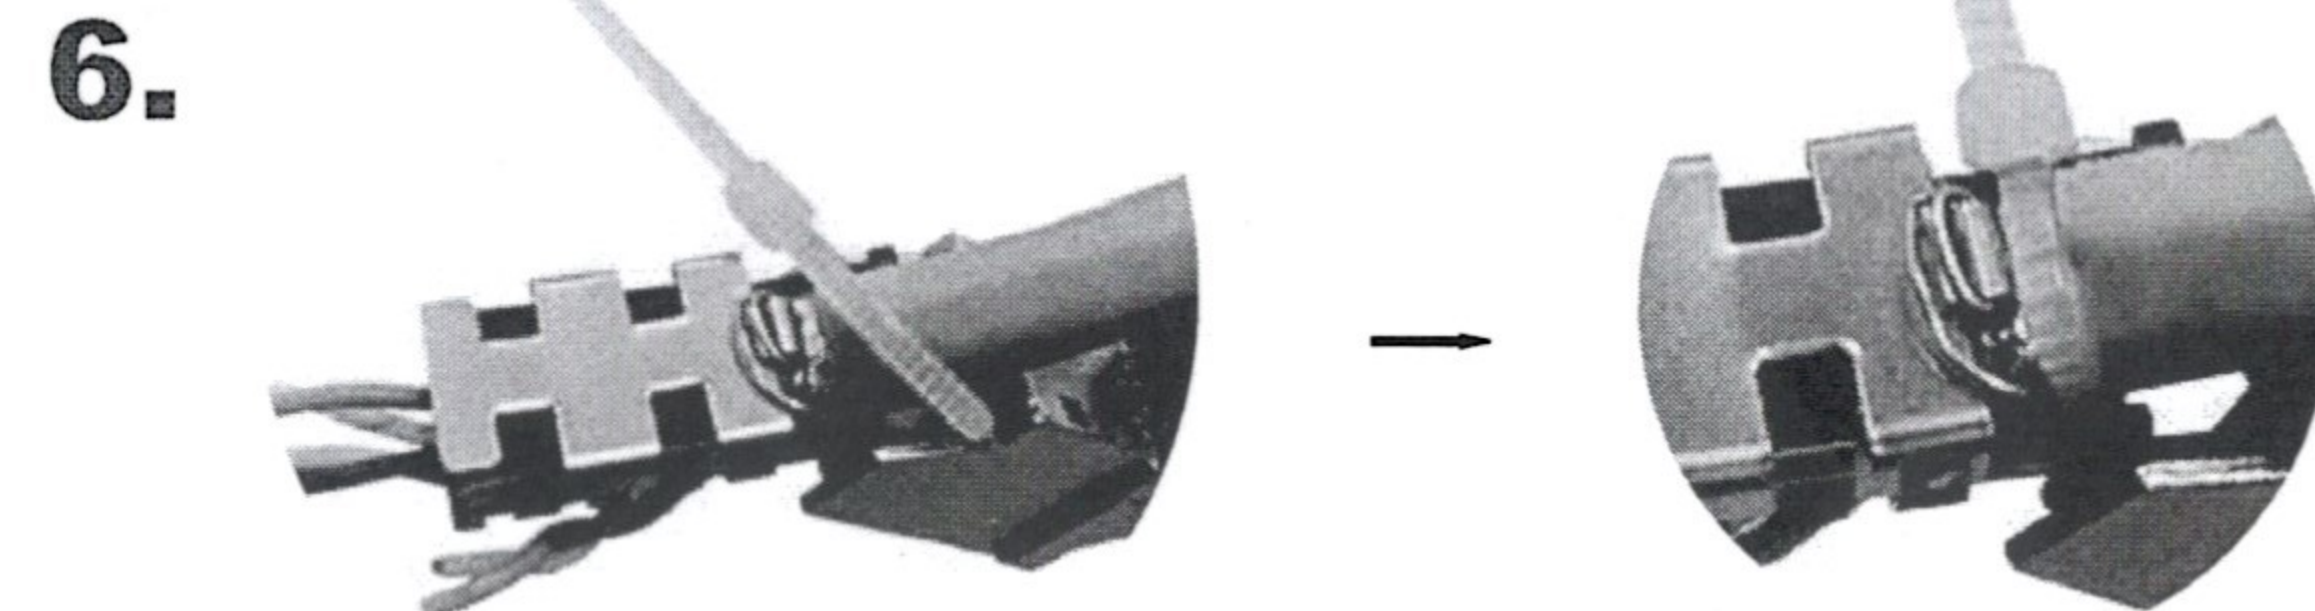

## 1. STP/FTP

A	B	B	A
1	2	8	7
4	5	6	3

For T568B wiring, cut pair GREEN and BLUE 20mm  
For T568A wiring, cut pair ORANGE and BLUE 20mm

3.

Pliers recommended to assist crimping

QR code for the video

4.

STP/FTP