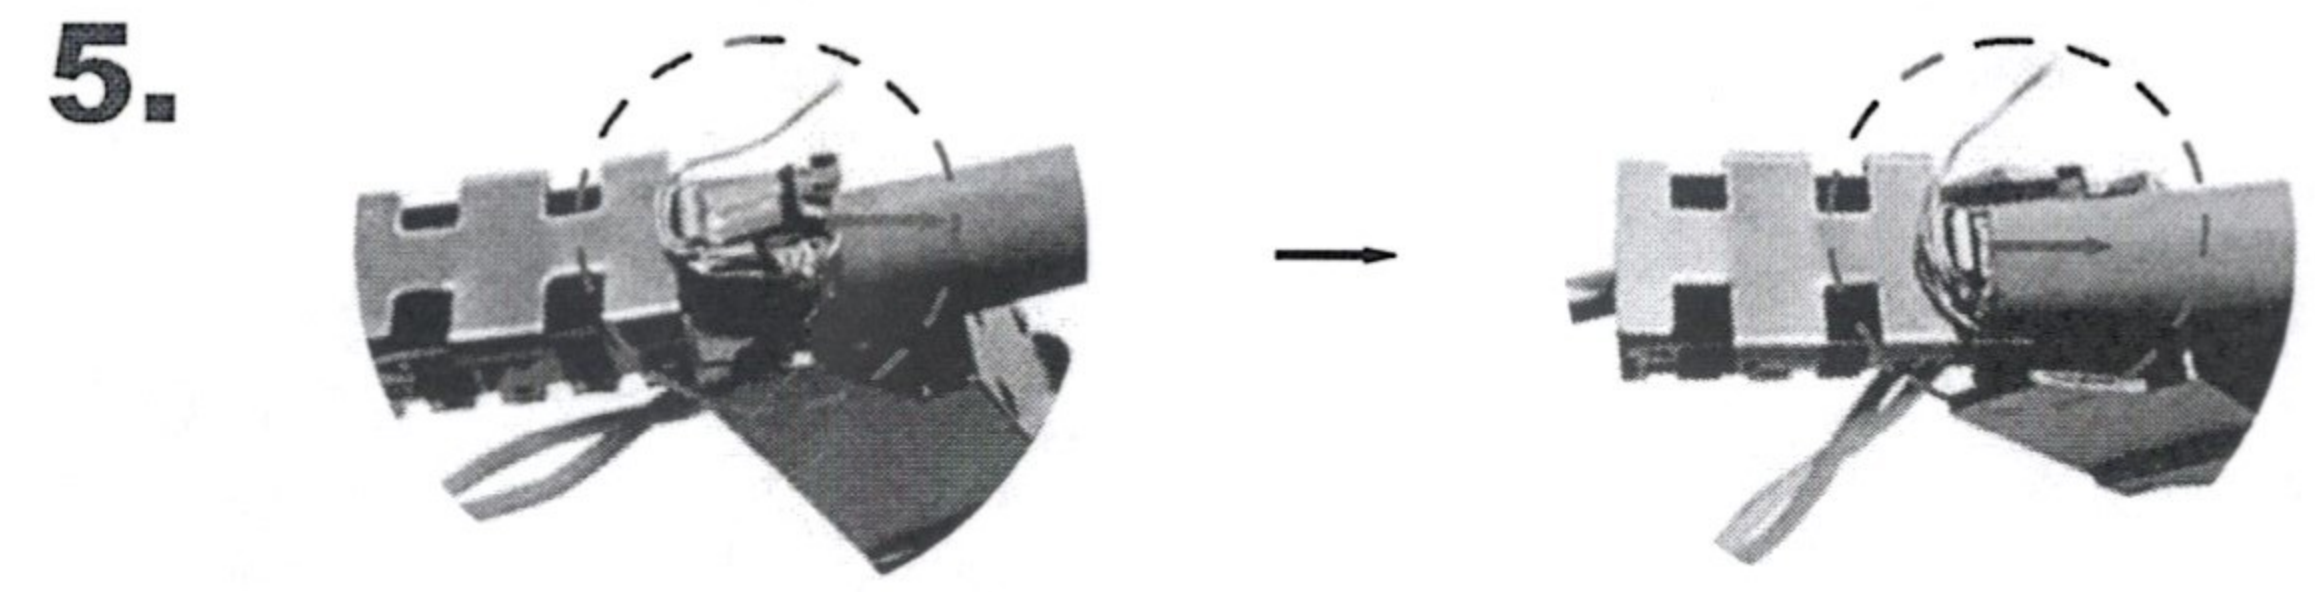

## 1. STP/FTP

A	B	B	A
1	2	8	7
4	5	6	3

For T568B wiring, cut pair GREEN and BLUE 20mm  
For T568A wiring, cut pair ORANGE and BLUE 20mm

3.

Pliers recommended to assist crimping

QR code for the video

4.

STP/FTP