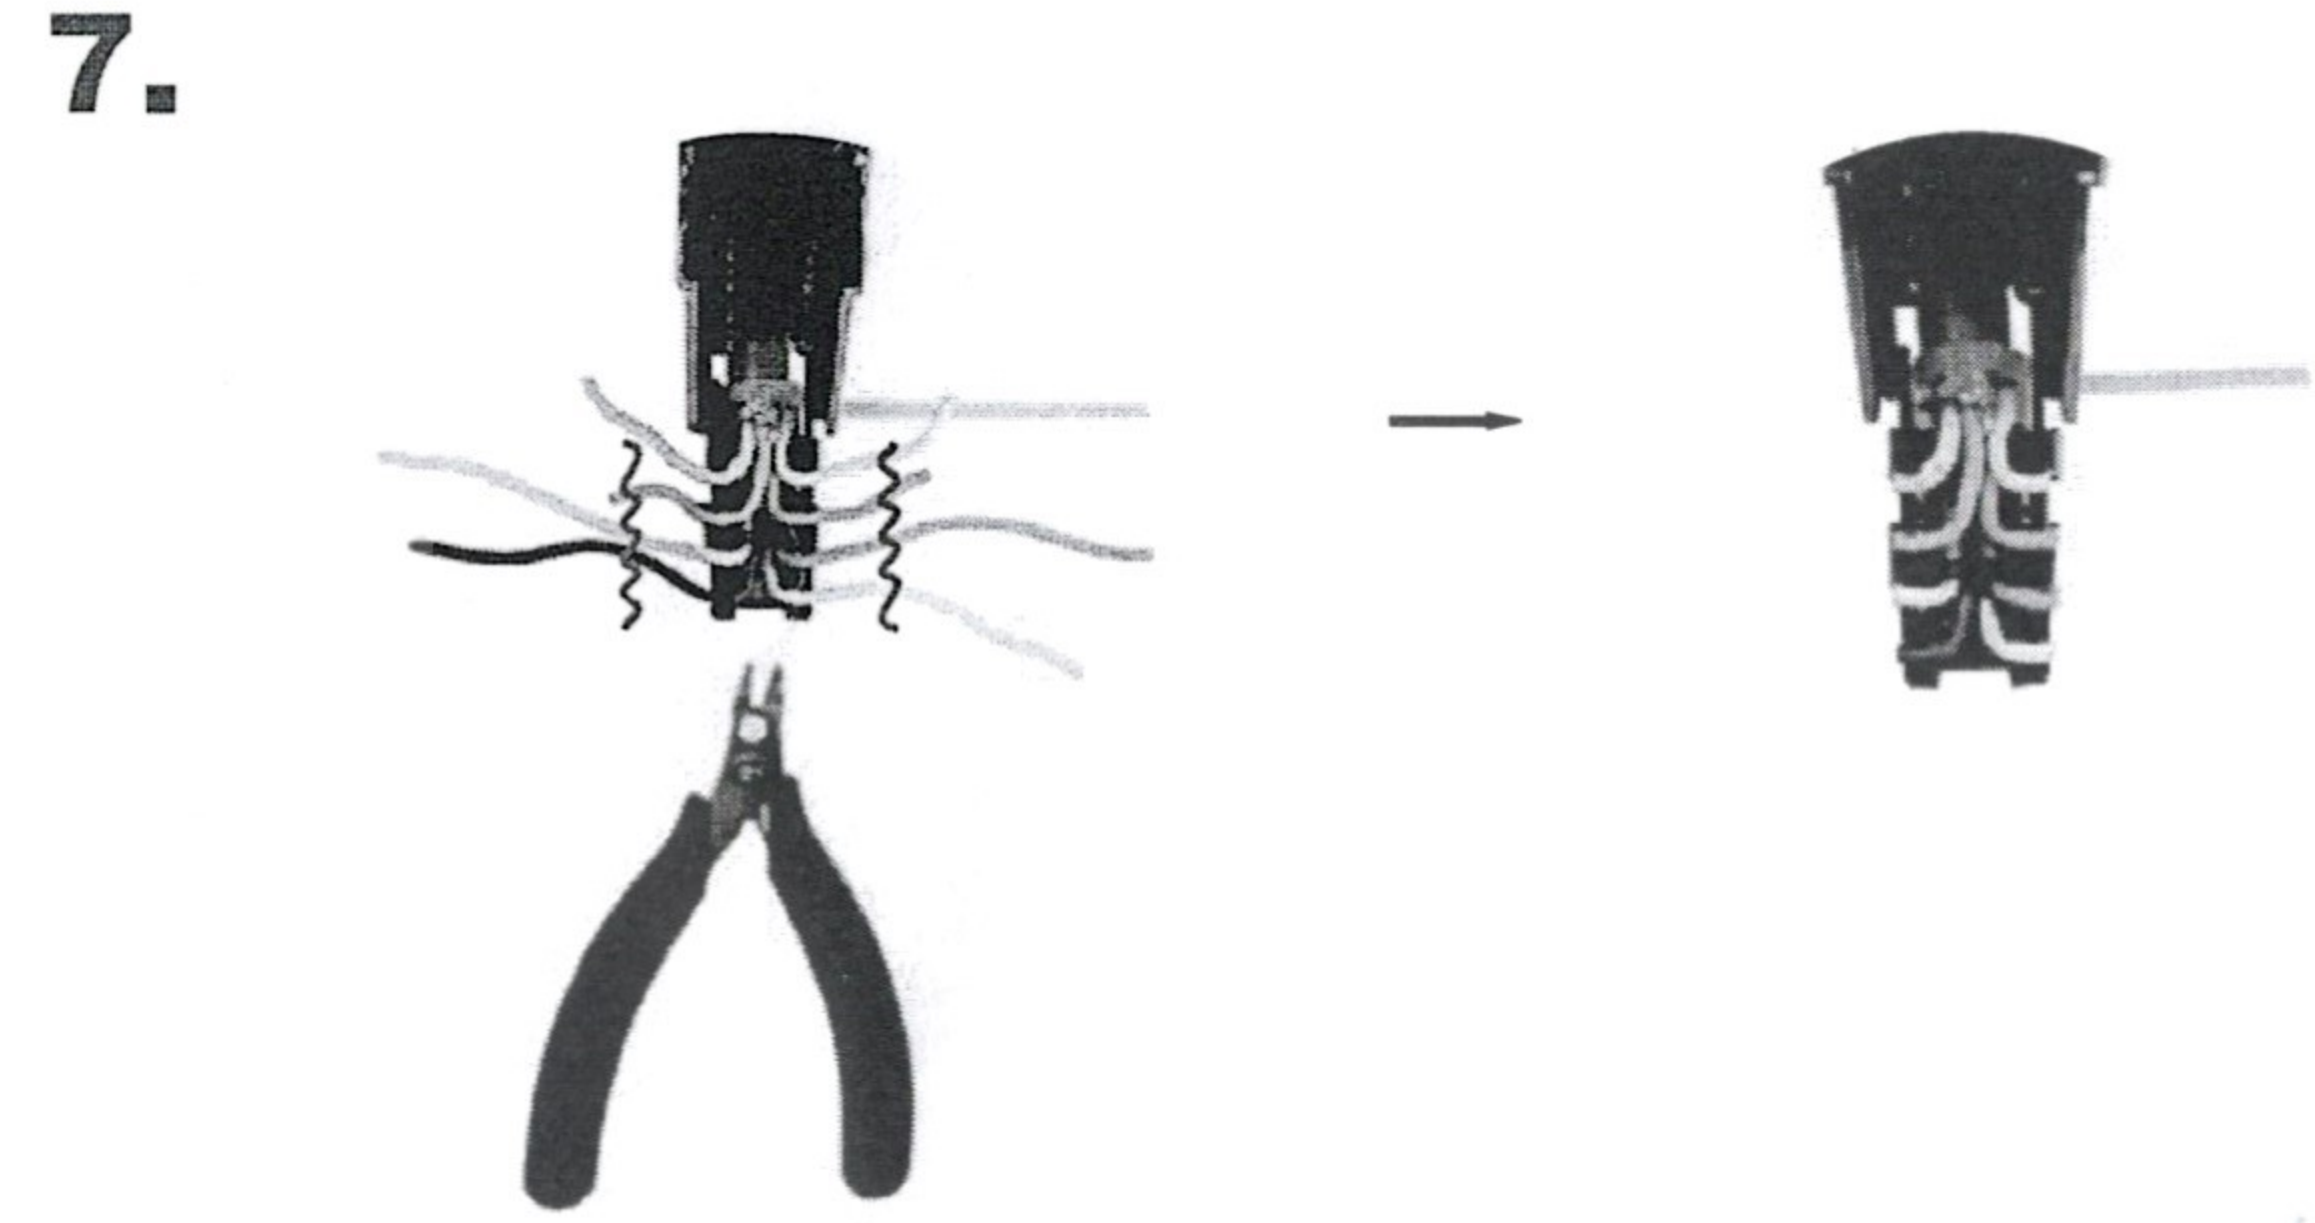

## 1. STP/FTP

A	B	B	A
1	2	8	7
4	5	6	3

For T568B wiring, cut pair GREEN and BLUE 20mm  
For T568A wiring, cut pair ORANGE and BLUE 20mm

3.

Pliers recommended to assist crimping

QR code for the video

4.

STP/FTP