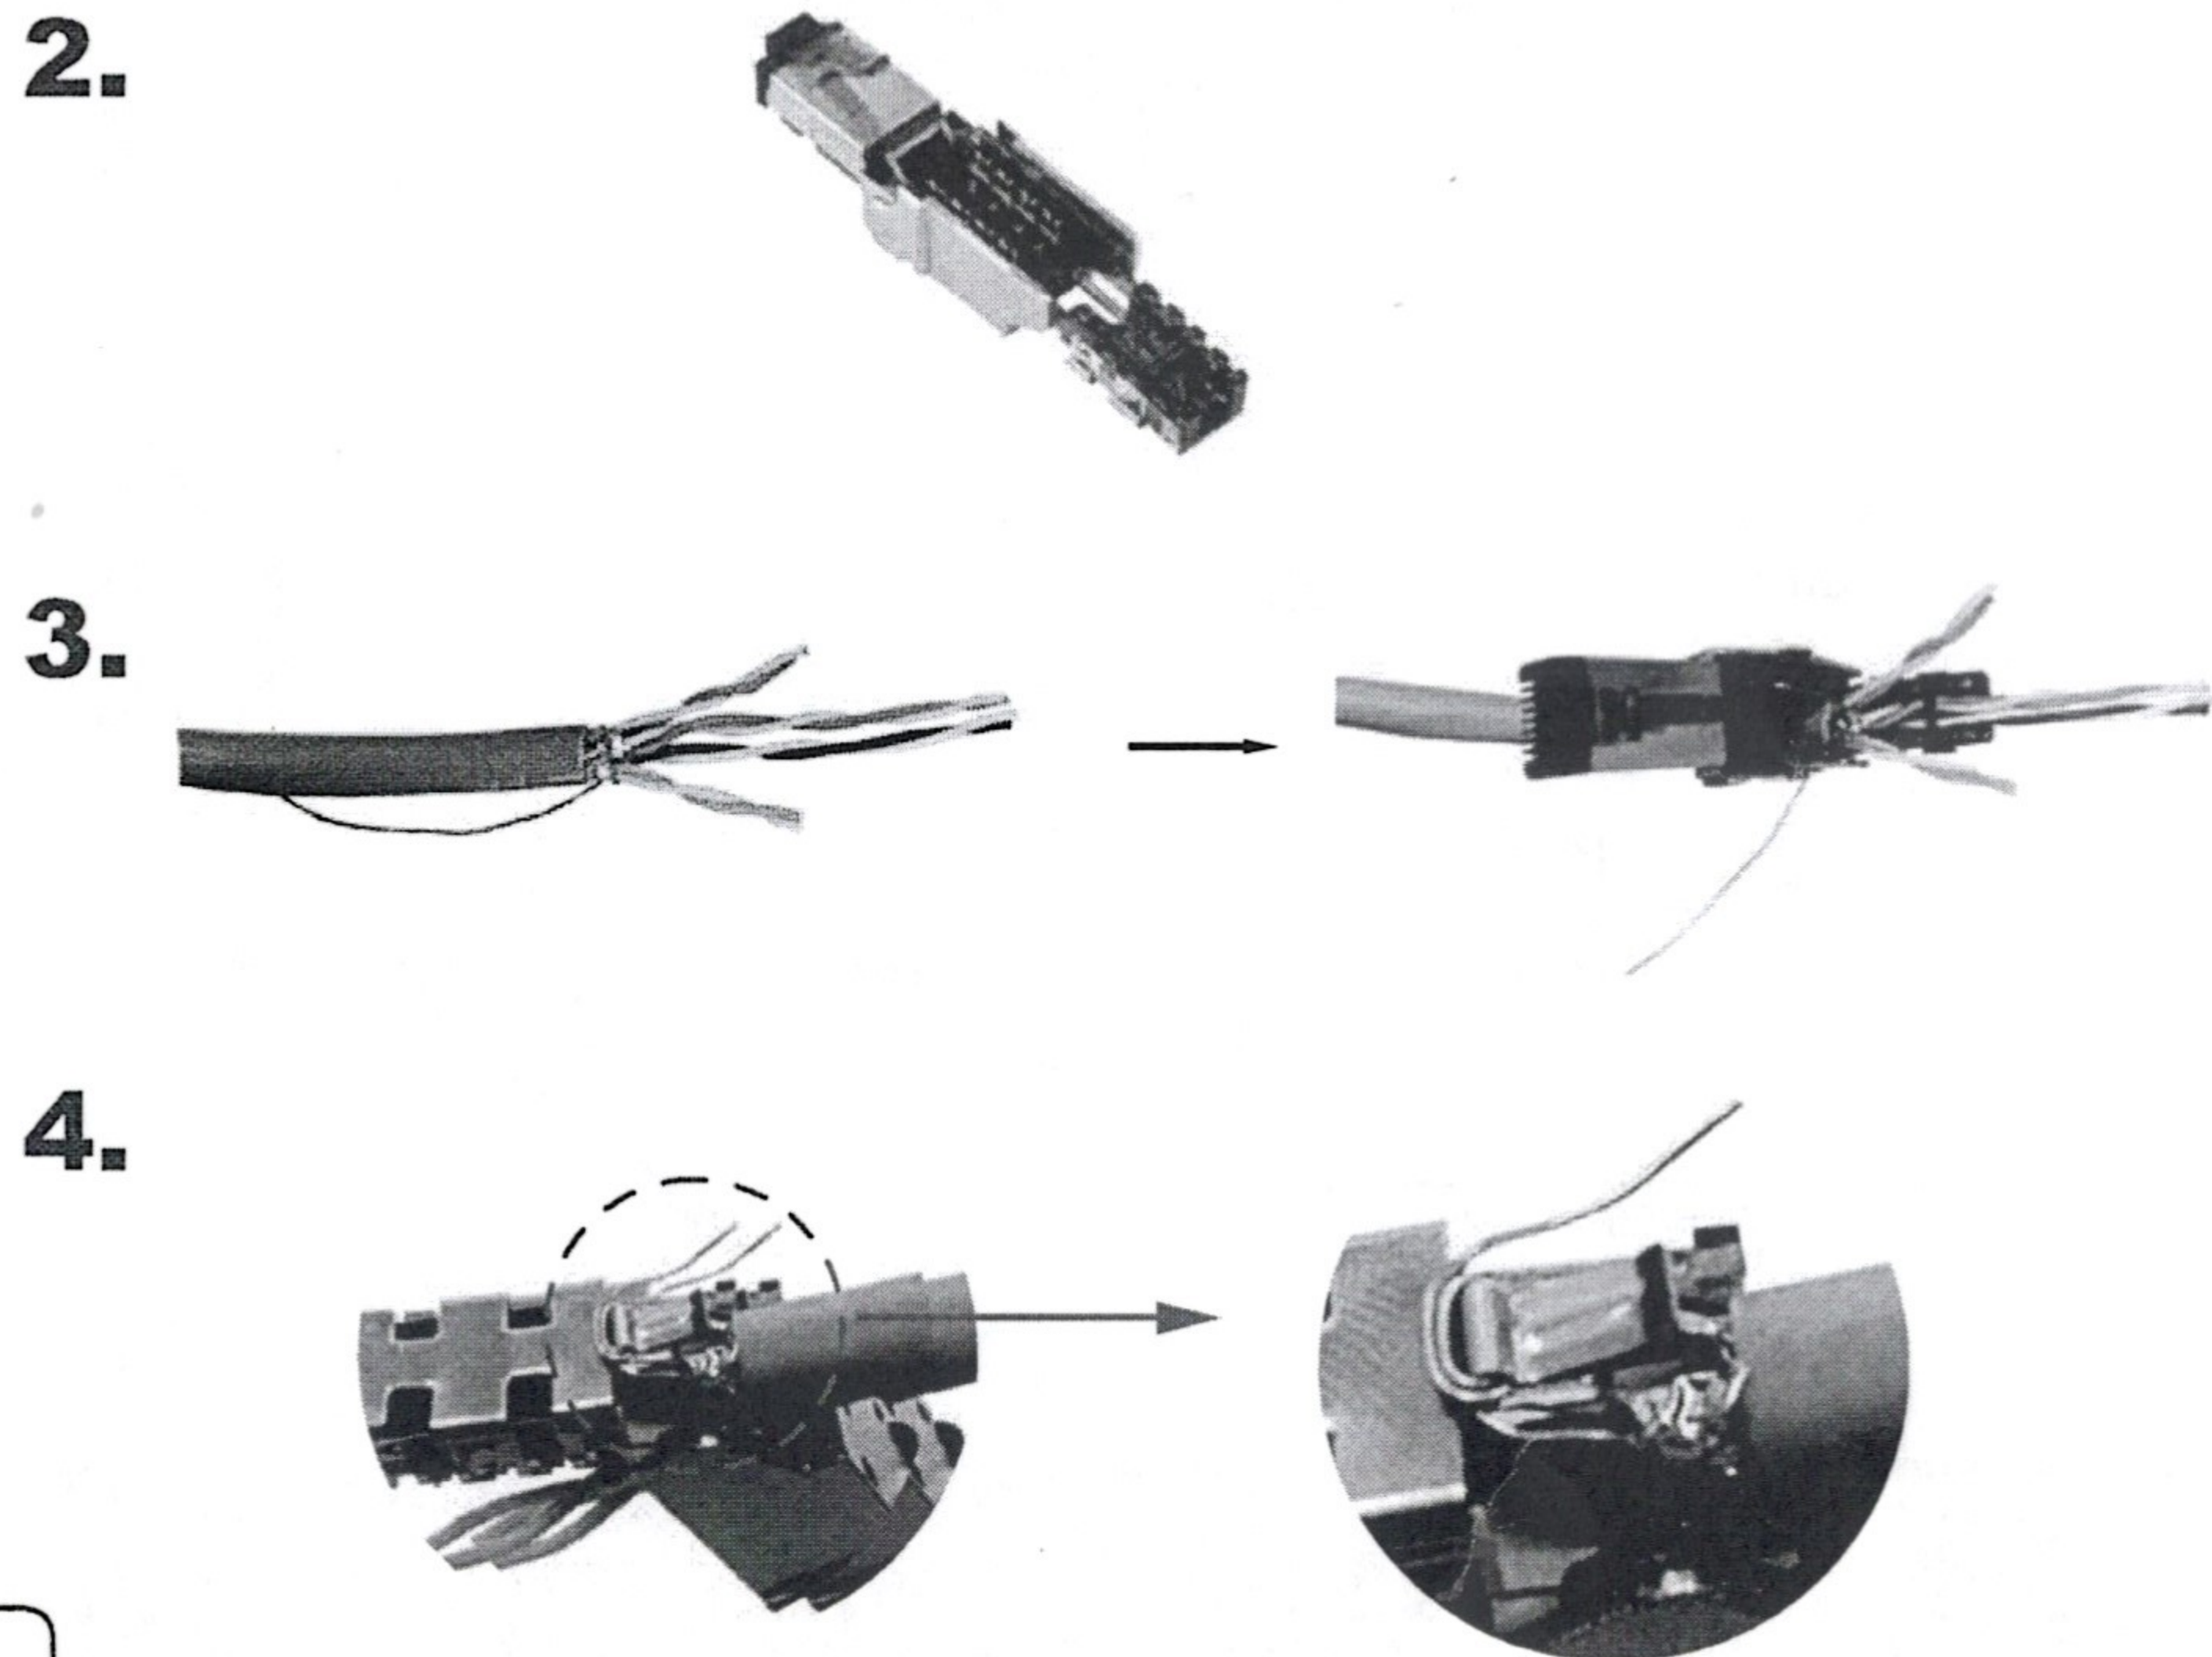

## 1. STP/FTP

A	B	B	A
1	2	8	7
4	5	6	3

For T568B wiring, cut pair GREEN and BLUE 20mm  
For T568A wiring, cut pair ORANGE and BLUE 20mm

3.

Pliers recommended to assist crimping

QR code for the video

4.

STP/FTP