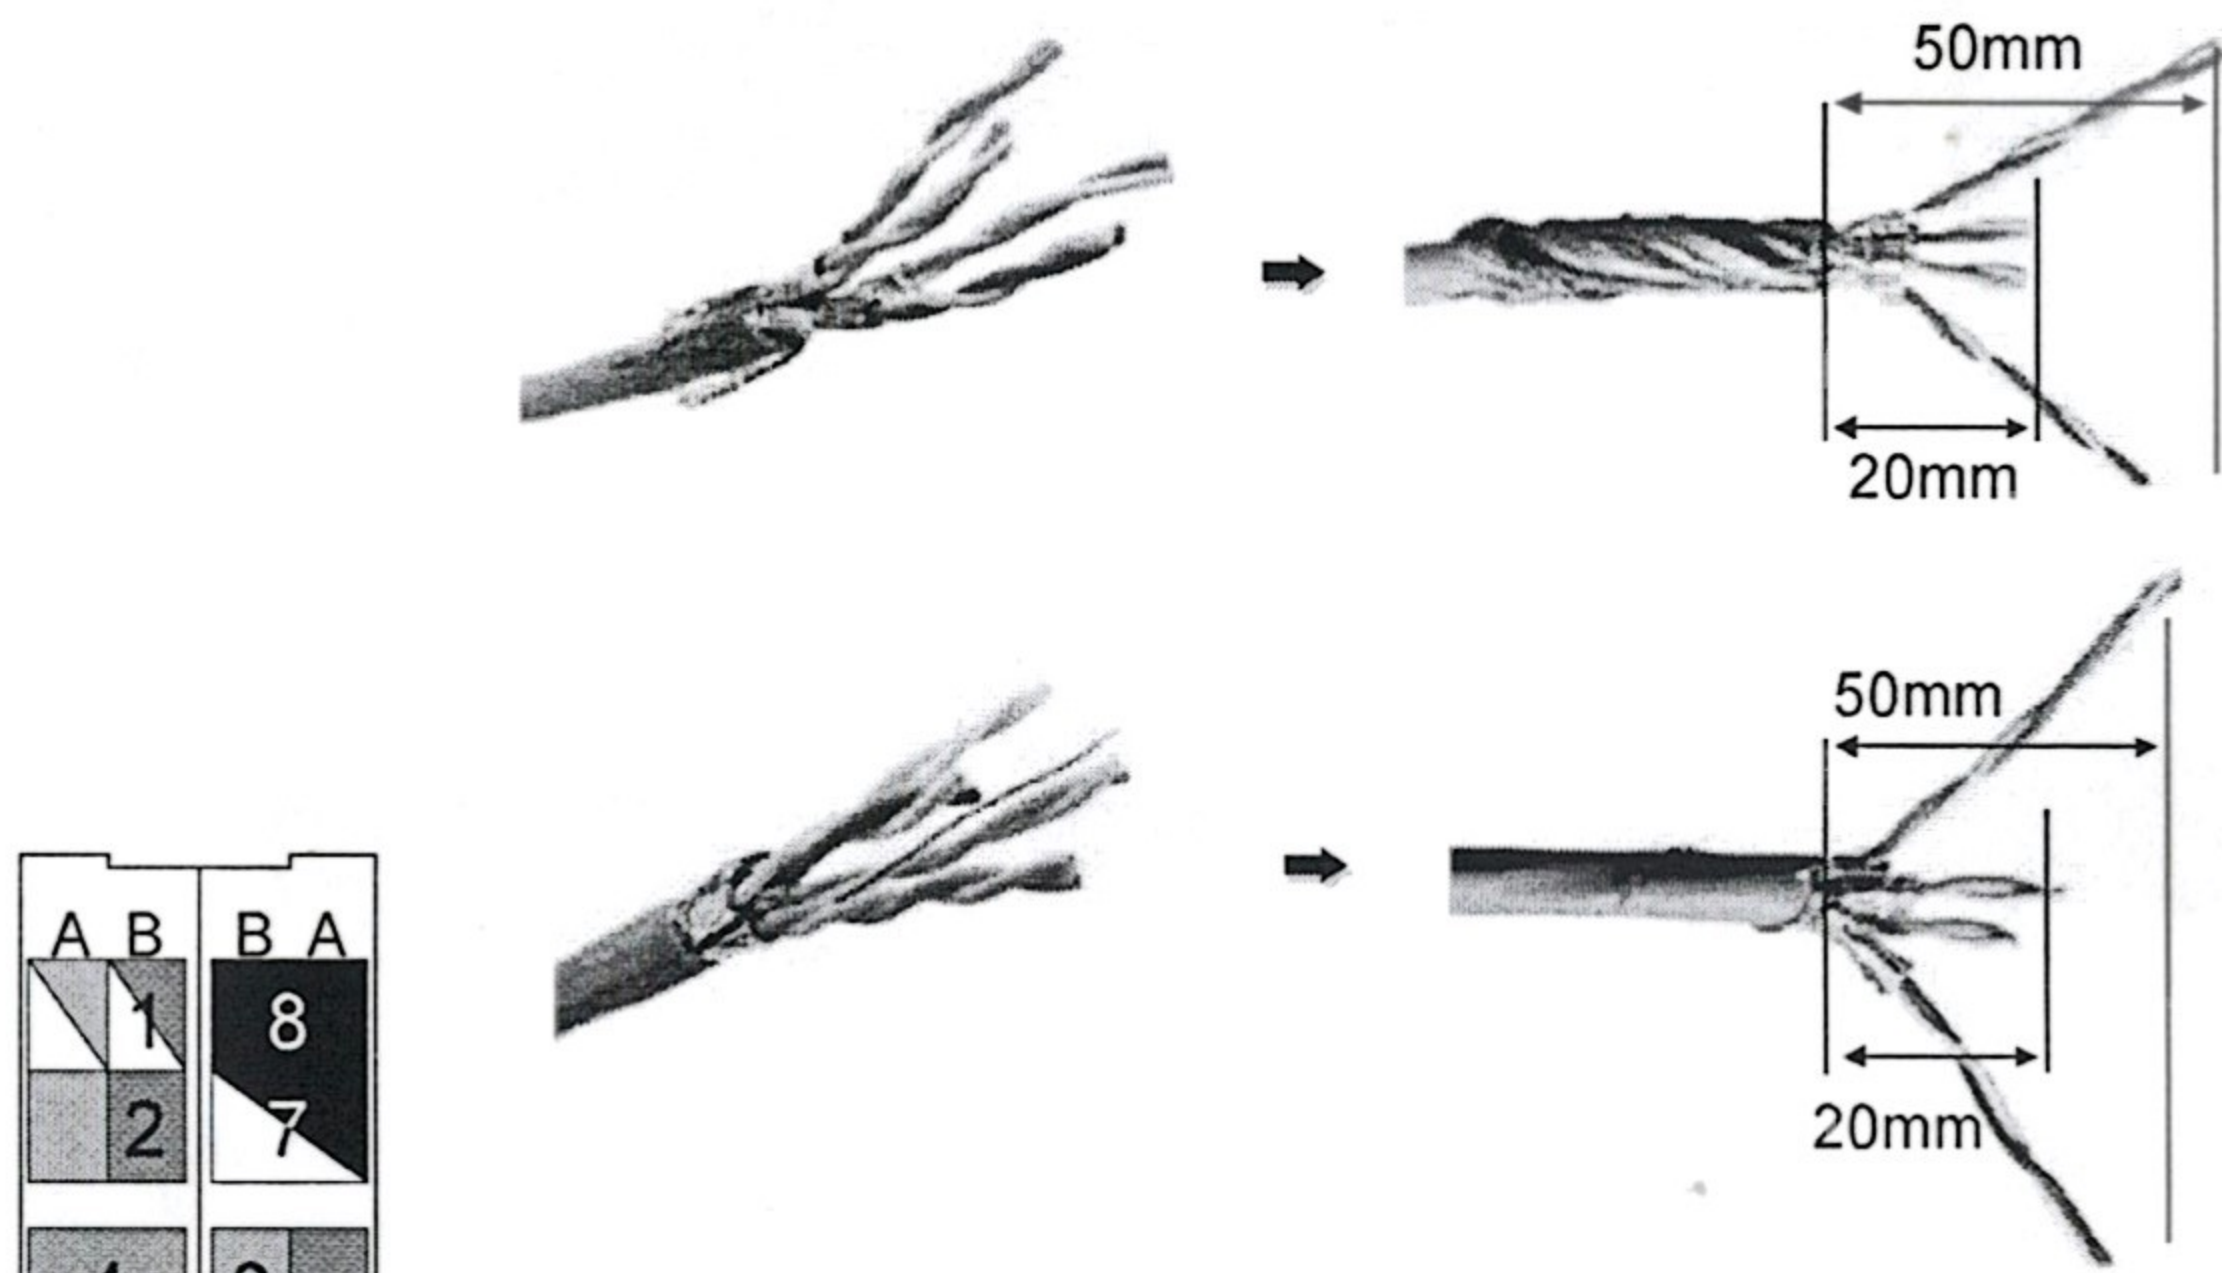

## 1. STP/FTP

A	B	B	A
1	2	8	7
4	5	6	3

For T568B wiring, cut pair GREEN and BLUE 20mm  
For T568A wiring, cut pair ORANGE and BLUE 20mm

3.

Pliers recommended to assist crimping

QR code for the video

4.

STP/FTP