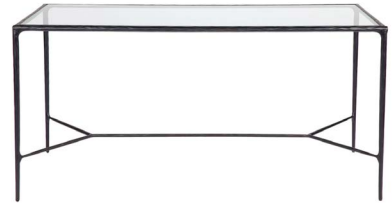

HESTON PETITE MARBLE SIDE TABLE - BLACK

B32782

Timelessly elegant, our Heston collection merges rustic sensibility of a hand forged iron frame with a rich counterpoint of organically smoothed white marble, sourced from Greece. The fine and elegant silhouette of this design allows for practical adaptability to create a sense of air in your space. Petite in stature, individually hand crafted by artisans to reveal an imperfect texture. Create symmetry with coordinating side tables in your living space or bedroom.

120cm W x 60cm D x 45cm H

**HESTON MARBLE CONSOLE TABLE
- SMALL BLACK**

90cm W x 30cm D x 80cm H

**HESTON MARBLE CONSOLE TABLE
- MEDIUM BLACK**

140cm W x 33cm D x 76cm H

**HESTON MARBLE CONSOLE TABLE
- LARGE BLACK**

180cm W x 35cm D x 76cm H

HESTON RANGE

timelessly elegant

HESTON SHELVING UNIT
- BLACK

100cm W x 35cm D x 200cm H

HESTON MARBLE DESK
- BLACK

152cm W x 56cm D x 76cm H

HESTON GLASS DESK
- BLACK

152cm W x 56cm D x 76cm H