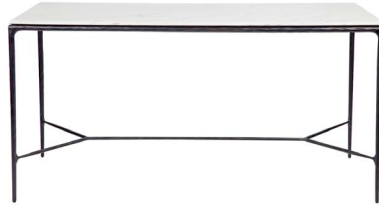

HESTON PETITE MARBLE SIDE TABLE - BLACK

B32782

Timelessly elegant, our Heston collection merges rustic sensibility of a hand forged iron frame with a rich counterpoint of organically smoothed white marble, sourced from Greece. The fine and elegant silhouette of this design allows for practical adaptability to create a sense of air in your space. Petite in stature, individually hand crafted by artisans to reveal an imperfect texture. Create symmetry with coordinating side tables in your living space or bedroom.

120cm W x 60cm D x 45cm H

**HESTON MARBLE CONSOLE TABLE
- SMALL BLACK**

90cm W x 30cm D x 80cm H

**HESTON MARBLE CONSOLE TABLE
- MEDIUM BLACK**

140cm W x 33cm D x 76cm H

**HESTON MARBLE CONSOLE TABLE
- LARGE BLACK**

180cm W x 35cm D x 76cm H

HESTON RANGE

timelessly elegant

HESTON SHELVING UNIT
- BLACK

100cm W x 35cm D x 200cm H

HESTON MARBLE DESK
- BLACK

152cm W x 56cm D x 76cm H

HESTON GLASS DESK
- BLACK

152cm W x 56cm D x 76cm H