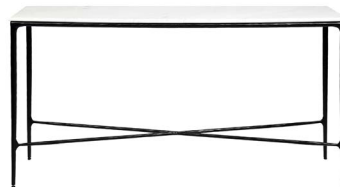

HESTON PETITE MARBLE SIDE TABLE - BLACK

B32782

Timelessly elegant, our Heston collection merges rustic sensibility of a hand forged iron frame with a rich counterpoint of organically smoothed white marble, sourced from Greece. The fine and elegant silhouette of this design allows for practical adaptability to create a sense of air in your space. Petite in stature, individually hand crafted by artisans to reveal an imperfect texture. Create symmetry with coordinating side tables in your living space or bedroom.

HESTON MARBLE CONSOLE TABLE - LARGE BRASS

180cm W x 35cm D x 76cm H

HESTON RANGE

timelessly elegant

**HESTON SHELVING UNIT
- BRASS**

100cm W x 35cm D x 200cm H

**HESTON PETITE MARBLE SIDE
TABLE - BLACK**

30cm Dia x 60cm H

**HESTON ROUND MARBLE SIDE
TABLE - BLACK**

45cm Dia x 55cm H

**HESTON SQUARE MARBLE SIDE
TABLE - BLACK**

50cm W x 50cm D x 56cm H

**HESTON MARBLE DEMILUNE
TABLE - BLACK**

90cm W x 45cm D x 76cm H

**HESTON RECTANGLE MARBLE
COFFE - BLACK**

120cm W x 60cm D x 45cm H

**HESTON MARBLE CONSOLE TABLE
- SMALL BLACK**

90cm W x 30cm D x 80cm H

**HESTON MARBLE CONSOLE TABLE
- MEDIUM BLACK**

140cm W x 33cm D x 76cm H

**HESTON MARBLE CONSOLE TABLE
- LARGE BLACK**