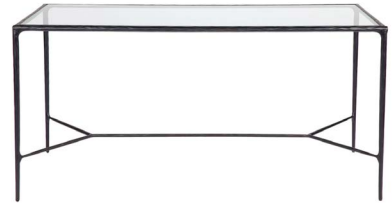

HESTON RECTANGLE MARBLE COFFEE TABLE - BRASS

B32329

Timelessly elegant, our Heston collection merges the rustic sensibility of a hand forged solid iron frame with a rich counterpoint of organically smoothed curves in white marble, sourced from Greece. The fine and elegant silhouette of this design allows for practical adaptability in creating a sense of air in your space. Each piece is individually hand crafted by artisans to reveal an imperfect and organic texture.

120cm W x 60cm D x 45cm H

**HESTON MARBLE CONSOLE TABLE
- SMALL BLACK**

90cm W x 30cm D x 80cm H

**HESTON MARBLE CONSOLE TABLE
- MEDIUM BLACK**

140cm W x 33cm D x 76cm H

**HESTON MARBLE CONSOLE TABLE
- LARGE BLACK**

180cm W x 35cm D x 76cm H

HESTON RANGE

timelessly elegant

**HESTON SHELVING UNIT
- BLACK**

100cm W x 35cm D x 200cm H

**HESTON MARBLE DESK
- BLACK**

152cm W x 56cm D x 76cm H

**HESTON GLASS DESK
- BLACK**

152cm W x 56cm D x 76cm H