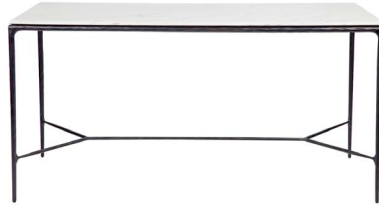

HESTON RECTANGLE MARBLE COFFEE TABLE - BRASS

B32329

Timelessly elegant, our Heston collection merges the rustic sensibility of a hand forged solid iron frame with a rich counterpoint of organically smoothed curves in white marble, sourced from Greece. The fine and elegant silhouette of this design allows for practical adaptability in creating a sense of air in your space. Each piece is individually hand crafted by artisans to reveal an imperfect and organic texture.

120cm W x 60cm D x 45cm H

**HESTON MARBLE CONSOLE TABLE
- SMALL BLACK**

90cm W x 30cm D x 80cm H

**HESTON MARBLE CONSOLE TABLE
- MEDIUM BLACK**

140cm W x 33cm D x 76cm H

**HESTON MARBLE CONSOLE TABLE
- LARGE BLACK**

180cm W x 35cm D x 76cm H

HESTON RANGE

timelessly elegant

**HESTON SHELVING UNIT
- BLACK**

100cm W x 35cm D x 200cm H

**HESTON MARBLE DESK
- BLACK**

152cm W x 56cm D x 76cm H

**HESTON GLASS DESK
- BLACK**

152cm W x 56cm D x 76cm H