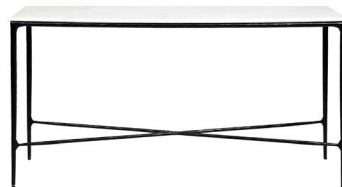

HESTON RECTANGLE MARBLE COFFEE TABLE - BRASS

B32329

Timelessly elegant, our Heston collection merges the rustic sensibility of a hand forged solid iron frame with a rich counterpoint of organically smoothed curves in white marble, sourced from Greece. The fine and elegant silhouette of this design allows for practical adaptability in creating a sense of air in your space. Each piece is individually hand crafted by artisans to reveal an imperfect and organic texture.

HESTON MARBLE CONSOLE TABLE - LARGE BRASS

180cm W x 35cm D x 76cm H

HESTON RANGE

timelessly elegant

**HESTON SHELVING UNIT
- BRASS**

100cm W x 35cm D x 200cm H

**HESTON PETITE MARBLE SIDE
TABLE - BLACK**

30cm Dia x 60cm H

**HESTON ROUND MARBLE SIDE
TABLE - BLACK**

45cm Dia x 55cm H

**HESTON SQUARE MARBLE SIDE
TABLE - BLACK**

50cm W x 50cm D x 56cm H

**HESTON MARBLE DEMILUNE
TABLE - BLACK**

90cm W x 45cm D x 76cm H

**HESTON RECTANGLE MARBLE
COFFE - BLACK**

120cm W x 60cm D x 45cm H

**HESTON MARBLE CONSOLE TABLE
- SMALL BLACK**

90cm W x 30cm D x 80cm H

**HESTON MARBLE CONSOLE TABLE
- MEDIUM BLACK**

140cm W x 33cm D x 76cm H

**HESTON MARBLE CONSOLE TABLE
- LARGE BLACK**