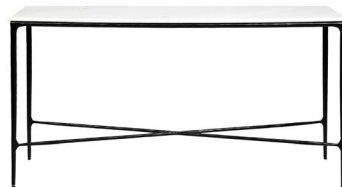

HESTON MARBLE CONSOLE TABLE - SMALL BLACK

B32282

Timelessly elegant, our Heston collection merges the rustic sensibility of a hand forged solid iron frame with a rich counterpoint of organically smoothed curves in white marble, sourced from Greece. The fine and elegant silhouette of this design allows for practical adaptability in creating a sense of air in your space. Each piece is individually hand crafted by artisans to reveal an imperfect and organic texture.

HESTON MARBLE CONSOLE TABLE - LARGE BRASS

180cm W x 35cm D x 76cm H

HESTON RANGE

timelessly elegant

**HESTON SHELVING UNIT
- BRASS**

100cm W x 35cm D x 200cm H

**HESTON PETITE MARBLE SIDE
TABLE - BLACK**

30cm Dia x 60cm H

**HESTON ROUND MARBLE SIDE
TABLE - BLACK**

45cm Dia x 55cm H

**HESTON SQUARE MARBLE SIDE
TABLE - BLACK**

50cm W x 50cm D x 56cm H

**HESTON MARBLE DEMILUNE
TABLE - BLACK**

90cm W x 45cm D x 76cm H

**HESTON RECTANGLE MARBLE
COFFE - BLACK**

120cm W x 60cm D x 45cm H

**HESTON MARBLE CONSOLE TABLE
- SMALL BLACK**

90cm W x 30cm D x 80cm H

**HESTON MARBLE CONSOLE TABLE
- MEDIUM BLACK**

140cm W x 33cm D x 76cm H

**HESTON MARBLE CONSOLE TABLE
- LARGE BLACK**