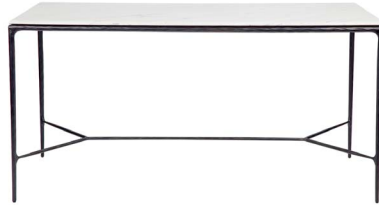

HESTON MARBLE CONSOLE TABLE - SMALL BLACK

B32282

Timelessly elegant, our Heston collection merges the rustic sensibility of a hand forged solid iron frame with a rich counterpoint of organically smoothed curves in white marble, sourced from Greece. The fine and elegant silhouette of this design allows for practical adaptability in creating a sense of air in your space. Each piece is individually hand crafted by artisans to reveal an imperfect and organic texture.

120cm W x 60cm D x 45cm H

**HESTON MARBLE CONSOLE TABLE
- SMALL BLACK**

90cm W x 30cm D x 80cm H

**HESTON MARBLE CONSOLE TABLE
- MEDIUM BLACK**

140cm W x 33cm D x 76cm H

**HESTON MARBLE CONSOLE TABLE
- LARGE BLACK**

180cm W x 35cm D x 76cm H

HESTON RANGE

timelessly elegant

HESTON SHELVING UNIT
- BLACK

100cm W x 35cm D x 200cm H

HESTON MARBLE DESK
- BLACK

152cm W x 56cm D x 76cm H

HESTON GLASS DESK
- BLACK

152cm W x 56cm D x 76cm H