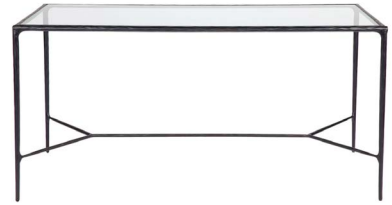

HESTON MARBLE CONSOLE TABLE - SMALL BLACK

B32282

Timelessly elegant, our Heston collection merges the rustic sensibility of a hand forged solid iron frame with a rich counterpoint of organically smoothed curves in white marble, sourced from Greece. The fine and elegant silhouette of this design allows for practical adaptability in creating a sense of air in your space. Each piece is individually hand crafted by artisans to reveal an imperfect and organic texture.

120cm W x 60cm D x 45cm H

**HESTON MARBLE CONSOLE TABLE
- SMALL BLACK**

90cm W x 30cm D x 80cm H

**HESTON MARBLE CONSOLE TABLE
- MEDIUM BLACK**

140cm W x 33cm D x 76cm H

**HESTON MARBLE CONSOLE TABLE
- LARGE BLACK**

180cm W x 35cm D x 76cm H

HESTON RANGE

timelessly elegant

HESTON SHELVING UNIT
- BLACK

100cm W x 35cm D x 200cm H

HESTON MARBLE DESK
- BLACK

152cm W x 56cm D x 76cm H

HESTON GLASS DESK
- BLACK

152cm W x 56cm D x 76cm H