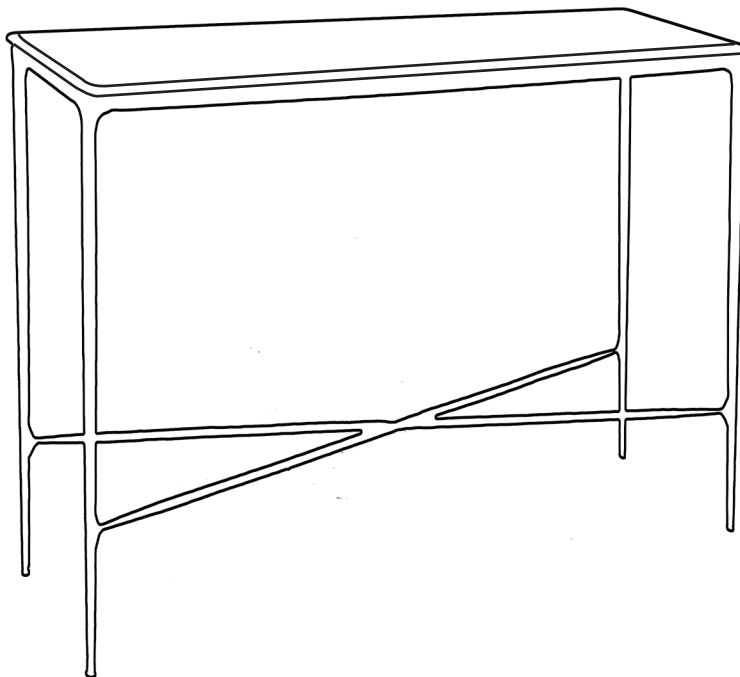

Assembly Instructions

HESTON MARBLE CONSOLE TABLE - SMALL

Component Checklist

REF	PART	NAME	QTY
A		Table top	1
B		Table frame	1
C		16mm screw	4
D		Round washer	4
E		Allen Key	1

Putting Me Together

- Carefully place table top (A) on to iron table base (B) making sure to align the screw holes
- Once aligned, place washer (D) over hole and proceed to screw in (C) using provided allen key (E)