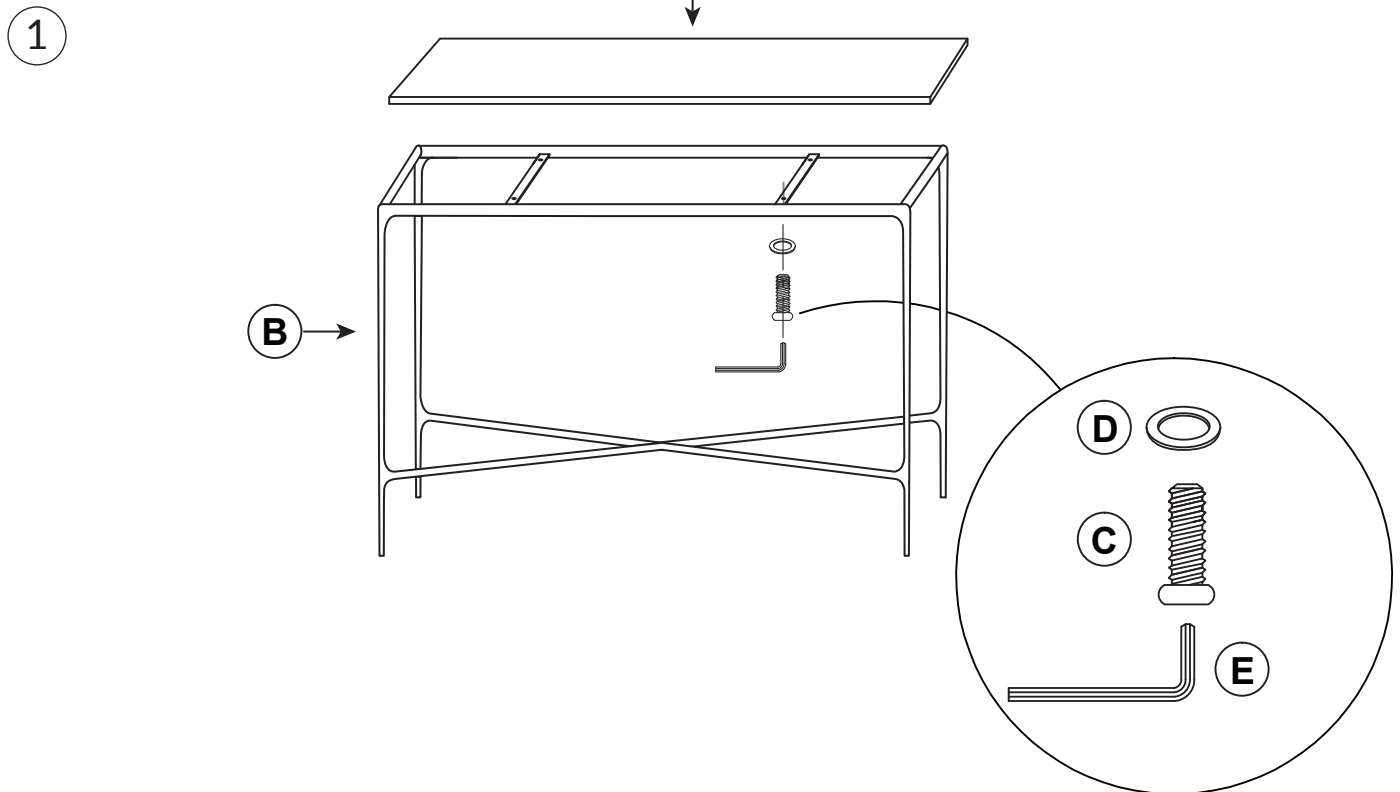

Assembly Instructions

HESTON MARBLE CONSOLE TABLE - SMALL

Component Checklist

REF	PART	NAME	QTY
A		Table top	1
B		Table frame	1
C		16mm screw	4
D		Round washer	4
E		Allen Key	1

Putting Me Together

- Carefully place table top (A) on to iron table base (B) making sure to align the screw holes
- Once aligned, place washer (D) over hole and proceed to screw in (C) using provided allen key (E)

TIP: Do not fully tighten until all screws are in place.