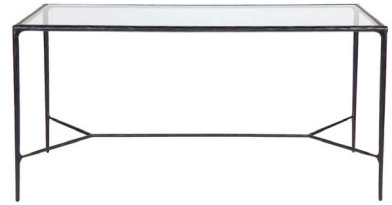

HESTON MARBLE CONSOLE TABLE - MEDIUM BLACK

B32280

Timelessly elegant, our Heston collection merges the rustic sensibility of a hand forged solid iron frame with a rich counterpoint of organically smoothed curves in white marble, sourced from Greece. The fine and elegant silhouette of this design allows for practical adaptability in creating a sense of air in your space. Each piece is individually hand crafted by artisans to reveal an imperfect and organic texture.

120cm W x 60cm D x 45cm H

**HESTON MARBLE CONSOLE TABLE
- SMALL BLACK**

90cm W x 30cm D x 80cm H

**HESTON MARBLE CONSOLE TABLE
- MEDIUM BLACK**

140cm W x 33cm D x 76cm H

**HESTON MARBLE CONSOLE TABLE
- LARGE BLACK**

180cm W x 35cm D x 76cm H

HESTON RANGE

timelessly elegant

HESTON SHELVING UNIT
- BLACK

100cm W x 35cm D x 200cm H

HESTON MARBLE DESK
- BLACK

152cm W x 56cm D x 76cm H

HESTON GLASS DESK
- BLACK

152cm W x 56cm D x 76cm H