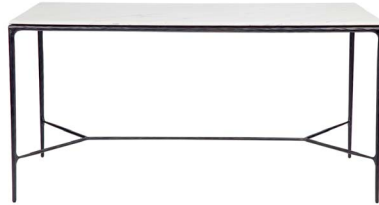

HESTON MARBLE CONSOLE TABLE - MEDIUM BLACK

B32280

Timelessly elegant, our Heston collection merges the rustic sensibility of a hand forged solid iron frame with a rich counterpoint of organically smoothed curves in white marble, sourced from Greece. The fine and elegant silhouette of this design allows for practical adaptability in creating a sense of air in your space. Each piece is individually hand crafted by artisans to reveal an imperfect and organic texture.

120cm W x 60cm D x 45cm H

**HESTON MARBLE CONSOLE TABLE
- SMALL BLACK**

90cm W x 30cm D x 80cm H

**HESTON MARBLE CONSOLE TABLE
- MEDIUM BLACK**

140cm W x 33cm D x 76cm H

**HESTON MARBLE CONSOLE TABLE
- LARGE BLACK**

180cm W x 35cm D x 76cm H

HESTON RANGE

timelessly elegant

HESTON SHELVING UNIT
- BLACK

100cm W x 35cm D x 200cm H

HESTON MARBLE DESK
- BLACK

152cm W x 56cm D x 76cm H

HESTON GLASS DESK
- BLACK

152cm W x 56cm D x 76cm H