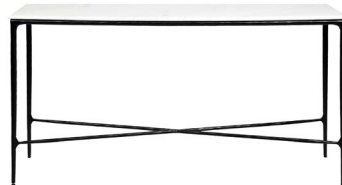

HESTON MARBLE CONSOLE TABLE - MEDIUM BLACK

B32280

Timelessly elegant, our Heston collection merges the rustic sensibility of a hand forged solid iron frame with a rich counterpoint of organically smoothed curves in white marble, sourced from Greece. The fine and elegant silhouette of this design allows for practical adaptability in creating a sense of air in your space. Each piece is individually hand crafted by artisans to reveal an imperfect and organic texture.

HESTON MARBLE CONSOLE TABLE - LARGE BRASS

180cm W x 35cm D x 76cm H

HESTON RANGE

timelessly elegant

**HESTON SHELVING UNIT
- BRASS**

100cm W x 35cm D x 200cm H

**HESTON PETITE MARBLE SIDE
TABLE - BLACK**

30cm Dia x 60cm H

**HESTON ROUND MARBLE SIDE
TABLE - BLACK**

45cm Dia x 55cm H

**HESTON SQUARE MARBLE SIDE
TABLE - BLACK**

50cm W x 50cm D x 56cm H

**HESTON MARBLE DEMILUNE
TABLE - BLACK**

90cm W x 45cm D x 76cm H

**HESTON RECTANGLE MARBLE
COFFE - BLACK**

120cm W x 60cm D x 45cm H

**HESTON MARBLE CONSOLE TABLE
- SMALL BLACK**

90cm W x 30cm D x 80cm H

**HESTON MARBLE CONSOLE TABLE
- MEDIUM BLACK**

140cm W x 33cm D x 76cm H

**HESTON MARBLE CONSOLE TABLE
- LARGE BLACK**