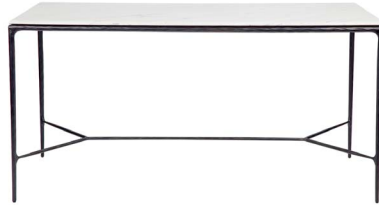

## HESTON SHELVING UNIT - BRASS

B32220

Timelessly elegant, our Heston collection merges rustic sensibility of a hand forged solid iron frame with a rich counterpoint of clear toughened floating glass shelves. The fine and elegant silhouette of this design allows for practical adaptability in creating a sense of air in your space. Each piece is individually hand crafted by artisans to reveal an imperfect and organic texture.

45cm Dia x 55cm H

**HESTON SQUARE MARBLE SIDE  
TABLE - BLACK**

50cm W x 50cm D x 56cm H

**HESTON MARBLE DEMILUNE  
TABLE - BLACK**

90cm W x 45cm D x 76cm H

**HESTON RECTANGLE MARBLE  
COFFE - BLACK**

120cm W x 60cm D x 45cm H

**HESTON MARBLE CONSOLE TABLE  
- SMALL BLACK**

90cm W x 30cm D x 80cm H

**HESTON MARBLE CONSOLE TABLE  
- MEDIUM BLACK**

140cm W x 33cm D x 76cm H

**HESTON MARBLE CONSOLE TABLE  
- LARGE BLACK**

180cm W x 35cm D x 76cm H

# HESTON RANGE

*timelessly elegant*

**HESTON SHELVING UNIT  
- BLACK**

100cm W x 35cm D x 200cm H

**HESTON MARBLE DESK  
- BLACK**

152cm W x 56cm D x 76cm H

**HESTON GLASS DESK  
- BLACK**

152cm W x 56cm D x 76cm H