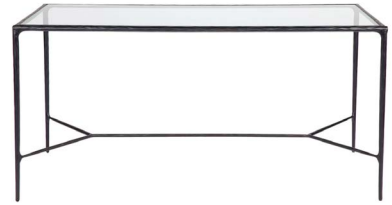

## HESTON SHELVING UNIT - BRASS

B32220

Timelessly elegant, our Heston collection merges rustic sensibility of a hand forged solid iron frame with a rich counterpoint of clear toughened floating glass shelves. The fine and elegant silhouette of this design allows for practical adaptability in creating a sense of air in your space. Each piece is individually hand crafted by artisans to reveal an imperfect and organic texture.

45cm Dia x 55cm H

**HESTON SQUARE MARBLE SIDE  
TABLE - BLACK**

50cm W x 50cm D x 56cm H

**HESTON MARBLE DEMILUNE  
TABLE - BLACK**

90cm W x 45cm D x 76cm H

**HESTON RECTANGLE MARBLE  
COFFE - BLACK**

120cm W x 60cm D x 45cm H

**HESTON MARBLE CONSOLE TABLE  
- SMALL BLACK**

90cm W x 30cm D x 80cm H

**HESTON MARBLE CONSOLE TABLE  
- MEDIUM BLACK**

140cm W x 33cm D x 76cm H

**HESTON MARBLE CONSOLE TABLE  
- LARGE BLACK**

180cm W x 35cm D x 76cm H

# HESTON RANGE

*timelessly elegant*

**HESTON SHELVING UNIT  
- BLACK**

100cm W x 35cm D x 200cm H

**HESTON MARBLE DESK  
- BLACK**

152cm W x 56cm D x 76cm H

**HESTON GLASS DESK  
- BLACK**

152cm W x 56cm D x 76cm H