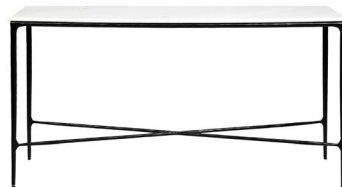

## HESTON SHELVING UNIT - BRASS

B32220

Timelessly elegant, our Heston collection merges rustic sensibility of a hand forged solid iron frame with a rich counterpoint of clear toughened floating glass shelves. The fine and elegant silhouette of this design allows for practical adaptability in creating a sense of air in your space. Each piece is individually hand crafted by artisans to reveal an imperfect and organic texture.

# HESTON RANGE

*timelessly elegant*

**HESTON SHELVING UNIT  
- BRASS**

100cm W x 35cm D x 200cm H

**HESTON PETITE MARBLE SIDE  
TABLE - BLACK**

30cm Dia x 60cm H

**HESTON ROUND MARBLE SIDE  
TABLE - BLACK**

45cm Dia x 55cm H

**HESTON SQUARE MARBLE SIDE  
TABLE - BLACK**

50cm W x 50cm D x 56cm H

**HESTON MARBLE DEMILUNE  
TABLE - BLACK**

90cm W x 45cm D x 76cm H

**HESTON RECTANGLE MARBLE  
COFFE - BLACK**

120cm W x 60cm D x 45cm H

**HESTON MARBLE CONSOLE TABLE  
- SMALL BLACK**

90cm W x 30cm D x 80cm H

**HESTON MARBLE CONSOLE TABLE  
- MEDIUM BLACK**

140cm W x 33cm D x 76cm H

**HESTON MARBLE CONSOLE TABLE  
- LARGE BLACK**

180cm W x 35cm D x 76cm H