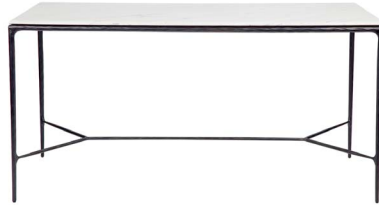

HESTON ROUND MARBLE SIDE TABLE - BRASS

B32186

Timelessly elegant, our Heston collection merges rustic sensibility of a hand forged iron frame with a rich counterpoint of organically smoothed white marble, sourced from Greece. The fine and elegant silhouette of this design allows for practical adaptability to create a sense of air in your space. Individually hand crafted by artisans to reveal an imperfect texture, create symmetry with coordinating side tables in your living space or bedroom, or create a single statement to your armchair.

120cm W x 60cm D x 45cm H

**HESTON MARBLE CONSOLE TABLE
- SMALL BLACK**

90cm W x 30cm D x 80cm H

**HESTON MARBLE CONSOLE TABLE
- MEDIUM BLACK**

140cm W x 33cm D x 76cm H

**HESTON MARBLE CONSOLE TABLE
- LARGE BLACK**

180cm W x 35cm D x 76cm H

HESTON RANGE

timelessly elegant

**HESTON SHELVING UNIT
- BLACK**

100cm W x 35cm D x 200cm H

**HESTON MARBLE DESK
- BLACK**

152cm W x 56cm D x 76cm H

**HESTON GLASS DESK
- BLACK**

152cm W x 56cm D x 76cm H