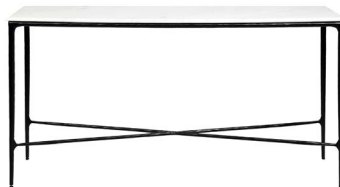

HESTON ROUND MARBLE SIDE TABLE - BRASS

B32186

Timelessly elegant, our Heston collection merges rustic sensibility of a hand forged iron frame with a rich counterpoint of organically smoothed white marble, sourced from Greece. The fine and elegant silhouette of this design allows for practical adaptability to create a sense of air in your space. Individually hand crafted by artisans to reveal an imperfect texture, create symmetry with coordinating side tables in your living space or bedroom, or create a single statement to your armchair.

HESTON MARBLE CONSOLE TABLE - LARGE BRASS

180cm W x 35cm D x 76cm H

HESTON RANGE

timelessly elegant

**HESTON SHELVING UNIT
- BRASS**

100cm W x 35cm D x 200cm H

**HESTON PETITE MARBLE SIDE
TABLE - BLACK**

30cm Dia x 60cm H

**HESTON ROUND MARBLE SIDE
TABLE - BLACK**

45cm Dia x 55cm H

**HESTON SQUARE MARBLE SIDE
TABLE - BLACK**

50cm W x 50cm D x 56cm H

**HESTON MARBLE DEMILUNE
TABLE - BLACK**

90cm W x 45cm D x 76cm H

**HESTON RECTANGLE MARBLE
COFFE - BLACK**

120cm W x 60cm D x 45cm H

**HESTON MARBLE CONSOLE TABLE
- SMALL BLACK**

90cm W x 30cm D x 80cm H

**HESTON MARBLE CONSOLE TABLE
- MEDIUM BLACK**

140cm W x 33cm D x 76cm H

**HESTON MARBLE CONSOLE TABLE
- LARGE BLACK**