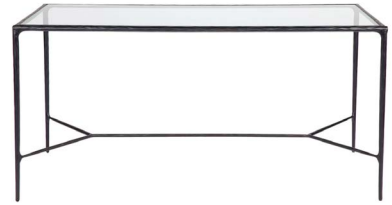

HESTON ROUND MARBLE SIDE TABLE - BRASS

B32186

Timelessly elegant, our Heston collection merges rustic sensibility of a hand forged iron frame with a rich counterpoint of organically smoothed white marble, sourced from Greece. The fine and elegant silhouette of this design allows for practical adaptability to create a sense of air in your space. Individually hand crafted by artisans to reveal an imperfect texture, create symmetry with coordinating side tables in your living space or bedroom, or create a single statement to your armchair.

120cm W x 60cm D x 45cm H

**HESTON MARBLE CONSOLE TABLE
- SMALL BLACK**

90cm W x 30cm D x 80cm H

**HESTON MARBLE CONSOLE TABLE
- MEDIUM BLACK**

140cm W x 33cm D x 76cm H

**HESTON MARBLE CONSOLE TABLE
- LARGE BLACK**

180cm W x 35cm D x 76cm H

HESTON RANGE

timelessly elegant

**HESTON SHELVING UNIT
- BLACK**

100cm W x 35cm D x 200cm H

**HESTON MARBLE DESK
- BLACK**

152cm W x 56cm D x 76cm H

**HESTON GLASS DESK
- BLACK**

152cm W x 56cm D x 76cm H