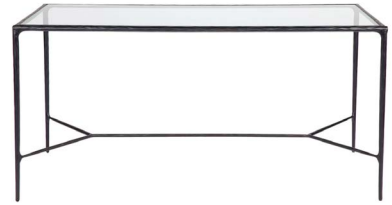

## HESTON MARBLE DEMILUNE TABLE - BRASS

B32182

Timelessly elegant, our Heston collection merges the rustic sensibility of a hand forged solid iron frame with a rich counterpoint of organically smoothed curves in white marble, sourced from Greece. The fine and elegant silhouette of this design allows for practical adaptability in creating a sense of air in your space. Each piece is individually hand crafted by artisans to reveal an imperfect and organic texture.

45cm Dia x 55cm H

**HESTON SQUARE MARBLE SIDE  
TABLE - BLACK**

50cm W x 50cm D x 56cm H

**HESTON MARBLE DEMILUNE  
TABLE - BLACK**

90cm W x 45cm D x 76cm H

**HESTON RECTANGLE MARBLE  
COFFE - BLACK**

120cm W x 60cm D x 45cm H

**HESTON MARBLE CONSOLE TABLE  
- SMALL BLACK**

90cm W x 30cm D x 80cm H

**HESTON MARBLE CONSOLE TABLE  
- MEDIUM BLACK**

140cm W x 33cm D x 76cm H

**HESTON MARBLE CONSOLE TABLE  
- LARGE BLACK**

180cm W x 35cm D x 76cm H

# HESTON RANGE

*timelessly elegant*

**HESTON SHELVING UNIT  
- BLACK**

100cm W x 35cm D x 200cm H

**HESTON MARBLE DESK  
- BLACK**

152cm W x 56cm D x 76cm H

**HESTON GLASS DESK  
- BLACK**

152cm W x 56cm D x 76cm H