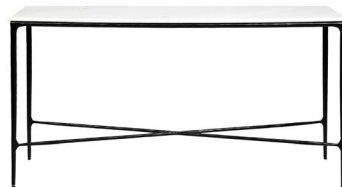

## HESTON MARBLE DEMILUNE TABLE - BRASS

B32182

Timelessly elegant, our Heston collection merges the rustic sensibility of a hand forged solid iron frame with a rich counterpoint of organically smoothed curves in white marble, sourced from Greece. The fine and elegant silhouette of this design allows for practical adaptability in creating a sense of air in your space. Each piece is individually hand crafted by artisans to reveal an imperfect and organic texture.

# HESTON RANGE

*timelessly elegant*

**HESTON SHELVING UNIT  
- BRASS**

100cm W x 35cm D x 200cm H

**HESTON PETITE MARBLE SIDE  
TABLE - BLACK**

30cm Dia x 60cm H

**HESTON ROUND MARBLE SIDE  
TABLE - BLACK**

45cm Dia x 55cm H

**HESTON SQUARE MARBLE SIDE  
TABLE - BLACK**

50cm W x 50cm D x 56cm H

**HESTON MARBLE DEMILUNE  
TABLE - BLACK**

90cm W x 45cm D x 76cm H

**HESTON RECTANGLE MARBLE  
COFFE - BLACK**

120cm W x 60cm D x 45cm H

**HESTON MARBLE CONSOLE TABLE  
- SMALL BLACK**

90cm W x 30cm D x 80cm H

**HESTON MARBLE CONSOLE TABLE  
- MEDIUM BLACK**

140cm W x 33cm D x 76cm H

**HESTON MARBLE CONSOLE TABLE  
- LARGE BLACK**

180cm W x 35cm D x 76cm H