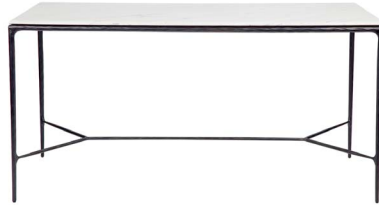

## HESTON MARBLE DEMILUNE TABLE - BRASS

B32182

Timelessly elegant, our Heston collection merges the rustic sensibility of a hand forged solid iron frame with a rich counterpoint of organically smoothed curves in white marble, sourced from Greece. The fine and elegant silhouette of this design allows for practical adaptability in creating a sense of air in your space. Each piece is individually hand crafted by artisans to reveal an imperfect and organic texture.

45cm Dia x 55cm H

**HESTON SQUARE MARBLE SIDE  
TABLE - BLACK**

50cm W x 50cm D x 56cm H

**HESTON MARBLE DEMILUNE  
TABLE - BLACK**

90cm W x 45cm D x 76cm H

**HESTON RECTANGLE MARBLE  
COFFE - BLACK**

120cm W x 60cm D x 45cm H

**HESTON MARBLE CONSOLE TABLE  
- SMALL BLACK**

90cm W x 30cm D x 80cm H

**HESTON MARBLE CONSOLE TABLE  
- MEDIUM BLACK**

140cm W x 33cm D x 76cm H

**HESTON MARBLE CONSOLE TABLE  
- LARGE BLACK**

180cm W x 35cm D x 76cm H

# HESTON RANGE

*timelessly elegant*

**HESTON SHELVING UNIT  
- BLACK**

100cm W x 35cm D x 200cm H

**HESTON MARBLE DESK  
- BLACK**

152cm W x 56cm D x 76cm H

**HESTON GLASS DESK  
- BLACK**

152cm W x 56cm D x 76cm H