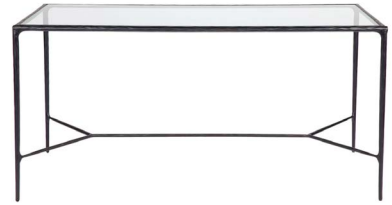

HESTON MARBLE DEMILUNE TABLE - BLACK

B32169

Timelessly elegant, our Heston collection merges the rustic sensibility of a hand forged solid iron frame with a rich counterpoint of organically smoothed curves in white marble, sourced from Greece. The fine and elegant silhouette of this design allows for practical adaptability in creating a sense of air in your space. Each piece is individually hand crafted by artisans to reveal an imperfect and organic texture.

120cm W x 60cm D x 45cm H

**HESTON MARBLE CONSOLE TABLE
- SMALL BLACK**

90cm W x 30cm D x 80cm H

**HESTON MARBLE CONSOLE TABLE
- MEDIUM BLACK**

140cm W x 33cm D x 76cm H

**HESTON MARBLE CONSOLE TABLE
- LARGE BLACK**

180cm W x 35cm D x 76cm H

HESTON RANGE

timelessly elegant

HESTON SHELVING UNIT
- BLACK

100cm W x 35cm D x 200cm H

HESTON MARBLE DESK
- BLACK

152cm W x 56cm D x 76cm H

HESTON GLASS DESK
- BLACK

152cm W x 56cm D x 76cm H