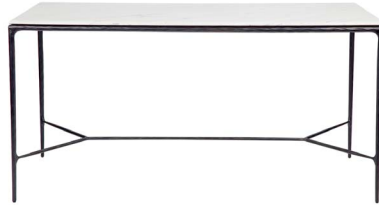

HESTON MARBLE DEMILUNE TABLE - BLACK

B32169

Timelessly elegant, our Heston collection merges the rustic sensibility of a hand forged solid iron frame with a rich counterpoint of organically smoothed curves in white marble, sourced from Greece. The fine and elegant silhouette of this design allows for practical adaptability in creating a sense of air in your space. Each piece is individually hand crafted by artisans to reveal an imperfect and organic texture.

120cm W x 60cm D x 45cm H

**HESTON MARBLE CONSOLE TABLE
- SMALL BLACK**

90cm W x 30cm D x 80cm H

**HESTON MARBLE CONSOLE TABLE
- MEDIUM BLACK**

140cm W x 33cm D x 76cm H

**HESTON MARBLE CONSOLE TABLE
- LARGE BLACK**

180cm W x 35cm D x 76cm H

HESTON RANGE

timelessly elegant

HESTON SHELVING UNIT
- BLACK

100cm W x 35cm D x 200cm H

HESTON MARBLE DESK
- BLACK

152cm W x 56cm D x 76cm H

HESTON GLASS DESK
- BLACK

152cm W x 56cm D x 76cm H