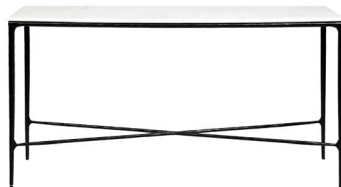

HESTON MARBLE DEMILUNE TABLE - BLACK

B32169

Timelessly elegant, our Heston collection merges the rustic sensibility of a hand forged solid iron frame with a rich counterpoint of organically smoothed curves in white marble, sourced from Greece. The fine and elegant silhouette of this design allows for practical adaptability in creating a sense of air in your space. Each piece is individually hand crafted by artisans to reveal an imperfect and organic texture.

HESTON MARBLE CONSOLE TABLE - LARGE BRASS

180cm W x 35cm D x 76cm H

HESTON RANGE

timelessly elegant

**HESTON SHELVING UNIT
- BRASS**

100cm W x 35cm D x 200cm H

**HESTON PETITE MARBLE SIDE
TABLE - BLACK**

30cm Dia x 60cm H

**HESTON ROUND MARBLE SIDE
TABLE - BLACK**

45cm Dia x 55cm H

**HESTON SQUARE MARBLE SIDE
TABLE - BLACK**

50cm W x 50cm D x 56cm H

**HESTON MARBLE DEMILUNE
TABLE - BLACK**

90cm W x 45cm D x 76cm H

**HESTON RECTANGLE MARBLE
COFFE - BLACK**

120cm W x 60cm D x 45cm H

**HESTON MARBLE CONSOLE TABLE
- SMALL BLACK**

90cm W x 30cm D x 80cm H

**HESTON MARBLE CONSOLE TABLE
- MEDIUM BLACK**

140cm W x 33cm D x 76cm H

**HESTON MARBLE CONSOLE TABLE
- LARGE BLACK**