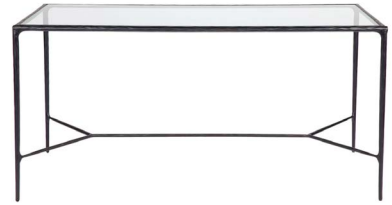

HESTON ROUND MARBLE SIDE TABLE - BLACK

B32167

Timelessly elegant, our Heston collection merges rustic sensibility of a hand forged iron frame with a rich counterpoint of organically smoothed white marble, sourced from Greece. The fine and elegant silhouette of this design allows for practical adaptability to create a sense of air in your space. Individually hand crafted by artisans to reveal an imperfect texture, create symmetry with coordinating side tables in your living space or bedroom, or create a single statement to your armchair.

120cm W x 60cm D x 45cm H

**HESTON MARBLE CONSOLE TABLE
- SMALL BLACK**

90cm W x 30cm D x 80cm H

**HESTON MARBLE CONSOLE TABLE
- MEDIUM BLACK**

140cm W x 33cm D x 76cm H

**HESTON MARBLE CONSOLE TABLE
- LARGE BLACK**

180cm W x 35cm D x 76cm H

HESTON RANGE

timelessly elegant

HESTON SHELVING UNIT
- BLACK

100cm W x 35cm D x 200cm H

HESTON MARBLE DESK
- BLACK

152cm W x 56cm D x 76cm H

HESTON GLASS DESK
- BLACK

152cm W x 56cm D x 76cm H