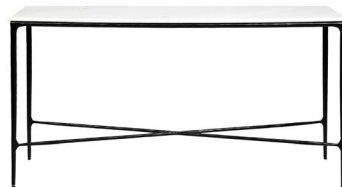

HESTON ROUND MARBLE SIDE TABLE - BLACK

B32167

Timelessly elegant, our Heston collection merges rustic sensibility of a hand forged iron frame with a rich counterpoint of organically smoothed white marble, sourced from Greece. The fine and elegant silhouette of this design allows for practical adaptability to create a sense of air in your space. Individually hand crafted by artisans to reveal an imperfect texture, create symmetry with coordinating side tables in your living space or bedroom, or create a single statement to your armchair.

HESTON MARBLE CONSOLE TABLE - LARGE BRASS

180cm W x 35cm D x 76cm H

HESTON RANGE

timelessly elegant

**HESTON SHELVING UNIT
- BRASS**

100cm W x 35cm D x 200cm H

**HESTON PETITE MARBLE SIDE
TABLE - BLACK**

30cm Dia x 60cm H

**HESTON ROUND MARBLE SIDE
TABLE - BLACK**

45cm Dia x 55cm H

**HESTON SQUARE MARBLE SIDE
TABLE - BLACK**

50cm W x 50cm D x 56cm H

**HESTON MARBLE DEMILUNE
TABLE - BLACK**

90cm W x 45cm D x 76cm H

**HESTON RECTANGLE MARBLE
COFFE - BLACK**

120cm W x 60cm D x 45cm H

**HESTON MARBLE CONSOLE TABLE
- SMALL BLACK**

90cm W x 30cm D x 80cm H

**HESTON MARBLE CONSOLE TABLE
- MEDIUM BLACK**

140cm W x 33cm D x 76cm H

**HESTON MARBLE CONSOLE TABLE
- LARGE BLACK**