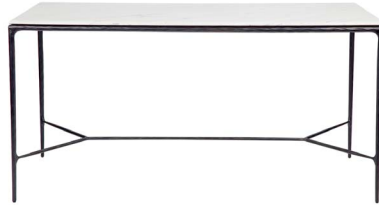

HESTON ROUND MARBLE SIDE TABLE - BLACK

B32167

Timelessly elegant, our Heston collection merges rustic sensibility of a hand forged iron frame with a rich counterpoint of organically smoothed white marble, sourced from Greece. The fine and elegant silhouette of this design allows for practical adaptability to create a sense of air in your space. Individually hand crafted by artisans to reveal an imperfect texture, create symmetry with coordinating side tables in your living space or bedroom, or create a single statement to your armchair.

120cm W x 60cm D x 45cm H

**HESTON MARBLE CONSOLE TABLE
- SMALL BLACK**

90cm W x 30cm D x 80cm H

**HESTON MARBLE CONSOLE TABLE
- MEDIUM BLACK**

140cm W x 33cm D x 76cm H

**HESTON MARBLE CONSOLE TABLE
- LARGE BLACK**

180cm W x 35cm D x 76cm H

HESTON RANGE

timelessly elegant

HESTON SHELVING UNIT
- BLACK

100cm W x 35cm D x 200cm H

HESTON MARBLE DESK
- BLACK

152cm W x 56cm D x 76cm H

HESTON GLASS DESK
- BLACK

152cm W x 56cm D x 76cm H