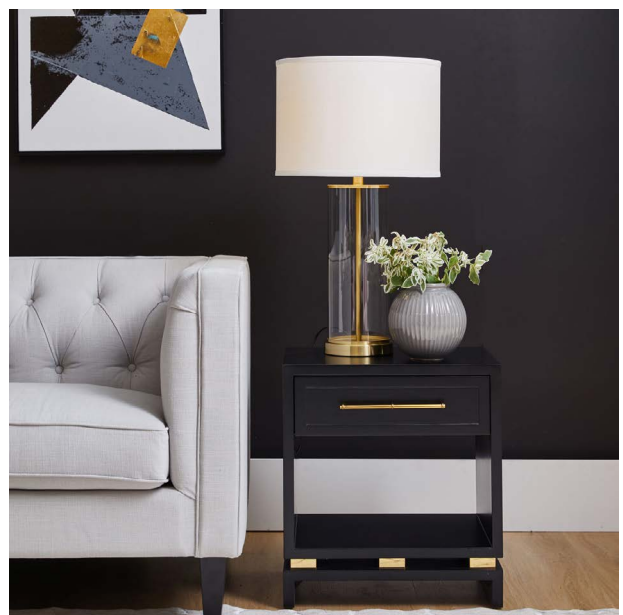

LEFT BANK TABLE LAMP - BRASS W NATURAL SHADE

B12269

The Left Bank Table lamp is a modern glass table lamp and would be a sleek addition to any space.

Features a brass finish metal rod encased in a clear glass cylinder base trimmed with matching brass metal. Topped with a natural linen drum shade.

Specifications

Some Assembly Required | 3.00 kg

Base: 17cm Dia x 54cm H

Shade: 40cm Dia x 28cm H

Overall height: 71cm

1 x E27 - Edison Screw - max 40w - Smart Bulb Compatible
(bulb/s not included)

In-line Switch; Black cord

1 Year Warranty

Dust Regularly

LEFT BANK RANGE

sleek addition

**LEFT BANK TABLE LAMP
- BLACK W BLACK SHADE**
17cm Dia x 54cm H

**LEFT BANK TABLE LAMP
- BLACK W WHITE SHADE**
17cm Dia x 54cm H

**LEFT BANK TABLE LAMP
- BLACK W NATURAL SHADE**
17cm Dia x 54cm H

**LEFT BANK TABLE LAMP
- BLACK W NAVY SHADE**
17cm Dia x 54cm H

**LEFT BANK TABLE LAMP
- NICKEL W BLACK SHADE**
17cm Dia x 54cm H

**LEFT BANK TABLE LAMP
- NICKEL W WHITE SHADE**
17cm Dia x 54cm H

**LEFT BANK TABLE LAMP
- NICKEL W NATURAL SHADE**
17cm Dia x 54cm H