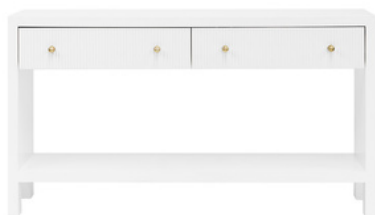

ARIANA BUFFET - BLACK

32645

Enveloping your space with an airy feel, our Ariana buffet is all about the details from the fluted door fronts to brushed gold handles. Accentuating your hallway or living room space with its rich colour and textural finish, scaled for both maximum storage and design presence. The Ariana buffet is the epitome of function and beauty that will instantly elevate your colour scheme and design.

ARIANA RANGE

function & beauty

**ARIANA BEDSIDE TABLE
- SMALL WHITE**

50cm W x 40cm D x 65cm H

**ARIANA BEDSIDE TABLE
- LARGE WHITE**

67cm W x 50cm D x 76cm H

**ARIANA 6 DRAWER CHEST
- WHITE**

160cm W x 40cm D x 83cm H

**ARIANA CONSOLE TABLE
- WHITE**

140cm W x 40cm D x 80cm H

**ARIANA BUFFET
- WHITE**

180cm W x 40cm D x 83cm H

**ARIANA BEDSIDE TABLE
- SMALL BLACK**

50cm W x 40cm D x 65cm H

**ARIANA BEDSIDE TABLE
- LARGE BLACK**

67cm W x 50cm D x 76cm H

**ARIANA 6 DRAWER CHEST
- BLACK**

160cm W x 40cm D x 83cm H

**ARIANA CONSOLE TABLE
- BLACK**

140cm W x 40cm D x 80cm H

ARIANA RANGE

function & beauty

**ARIANA BUFFET
- BLACK**