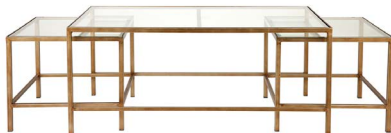

COCKTAIL MIRRORED CONSOLE TABLE - LARGE ANTIQUE GOLD

140cm W x 36cm D x 76cm H

COCKTAIL MIRRORED CONSOLE TABLE - SMALL ANTIQUE GOLD

90cm W x 30cm D x 76cm H

COCKTAIL MIRRORED ROUND COFFEE TABLE - ANTIQUE GOLD

100cm W x 100cm D x 45cm H

COCKTAIL MIRRORED SIDE TABLE - ANTIQUE GOLD

50cm W x 50cm D x 65cm H

COCKTAIL MIRRORED SIDE TABLE - PETITE ANTIQUE GOLD

35cm W x 35cm D x 60cm H

COCKTAIL GLASS NESTING COFFEE TABLES - ANTIQUE GOLD

112cm W x 40cm D x 76cm H

COCKTAIL GLASS CONSOLE TABLE - LARGE ANTIQUE GOLD

140cm W x 36cm D x 76cm H

COCKTAIL GLASS CONSOLE TABLE - SMALL ANTIQUE GOLD

90cm W x 30cm D x 76cm H

COCKTAIL RANGE

Striking Centrepieces