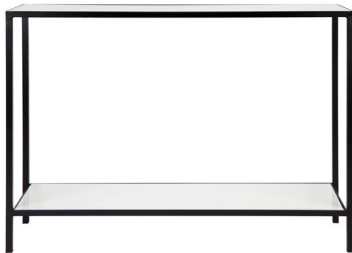

COCKTAIL GLASS NESTING COFFEE TABLES - ANTIQUE GOLD

32406

The Cocktail nesting coffee table is an elegant piece for a refined home with delicate proportions finished in an antique gold hand painted iron frame, accented by inlaid bevelled-edge glass. Both handsome and purposeful, it features two square tables nested under a centre rectangular table that allow practical flexibility in your living space whilst leaving a visually light footprint.

140cm W x 36cm D x 76cm H

**COCKTAIL GLASS CONSOLE
TABLE - SMALL BLACK**

90cm W x 30cm D x 76cm H

**COCKTAIL GLASS ROUND
COFFEE TABLE - BLACK**

100cm W x 100cm D x 45cm H

**COCKTAIL GLASS ROUND
SIDE TABLE - BLACK**

50cm W x 50cm D x 66cm H

COCKTAIL RANGE

Striking Centrepieces

**COCKTAIL GLASS ROUND
PETITE SIDE TABLE - BLACK**

35cm W x 35cm D x 60cm H

**COCKTAIL GLASS SQUARE
SIDE TABLE - BLACK**

50cm W x 46cm D x 56cm H

**COCKTAIL STONE NESTING
COFFEE TABLES - BLACK**

112cm W x 71cm D x 46cm H

**COCKTAIL STONE CONSOLE
TABLE - BLACK**

110cm W x 30cm D x 80cm H