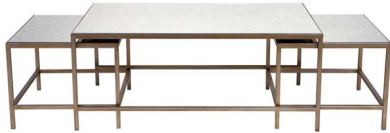

COCKTAIL GLASS NESTING COFFEE TABLES - ANTIQUE GOLD

32406

The Cocktail nesting coffee table is an elegant piece for a refined home with delicate proportions finished in an antique gold hand painted iron frame, accented by inlaid bevelled-edge glass. Both handsome and purposeful, it features two square tables nested under a centre rectangular table that allow practical flexibility in your living space whilst leaving a visually light footprint.

Specifications

Fully Assembled | 34.00 kg

Coffee: 112cm W x 71cm D x 46cm H

Side: 50cm W x 61cm D x 41cm H

Large Coffee Table Net Weight: 16kg

Small Coffee Table Net Weight: 7kg

Colour finish variations may occur with each production

Safety Anchors Recommended and Included

1 Year Warranty

Wipe down regularly using damp cloth. Dry thoroughly

COCKTAIL RANGE

Striking Centrepieces

COCKTAIL MIRRORED NESTING COFFEE TABLES - ANTIQUE GOLD

112cm W x 71cm D x 46cm H

COCKTAIL MIRRORED CONSOLE TABLE - LARGE ANTIQUE GOLD

140cm W x 36cm D x 76cm H

COCKTAIL MIRRORED CONSOLE TABLE - SMALL ANTIQUE GOLD

90cm W x 30cm D x 76cm H

COCKTAIL MIRRORED ROUND COFFEE TABLE - ANTIQUE GOLD