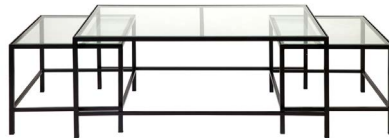

**COCKTAIL GLASS ROUND
COFFEE TABLE - ANTIQUE GOLD**

100cm W x 100cm D x 45cm H

**COCKTAIL GLASS ROUND SIDE
TABLE - ANTIQUE GOLD**

50cm W x 50cm D x 66cm H

**COCKTAIL GLASS PETITE
SIDE TABLE - ANTIQUE GOLD**

35cm W x 35cm D x 60cm H

**COCKTAIL GLASS SQUARE
SIDE TABLE - ANTIQUE GOLD**

50cm W x 46cm D x 56cm H

**COCKTAIL GLASS NESTING
COFFEE TABLE - BLACK**

112cm W x 71cm D x 46cm H

**COCKTAIL GLASS CONSOLE
TABLE - LARGE BLACK**

140cm W x 36cm D x 76cm H

**COCKTAIL GLASS CONSOLE
TABLE - SMALL BLACK**

90cm W x 30cm D x 76cm H

**COCKTAIL GLASS ROUND
COFFEE TABLE - BLACK**

100cm W x 100cm D x 45cm H

**COCKTAIL GLASS ROUND
SIDE TABLE - BLACK**