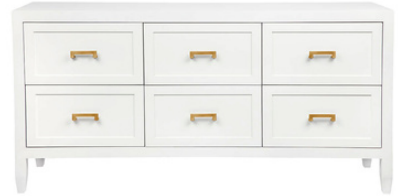

SOLOMAN BEDSIDE TABLE - SMALL BLACK

32239

Clean contemporary lines are furnished with a touch of classic shaker panelling and an elegant satin black painted finish on our Soloman bedside table. Two generously sized drawers are complimented with hardware options in brushed silver, brushed brass or black powder coated handles allowing the Soloman range to slip seamlessly into a variety of interior styles. Differing size options allow this collection to transition between larger and smaller spaces.

SOLOMAN RANGE

contemporary lines

**SOLOMAN BEDSIDE TABLE
- SMALL WHITE**

50cm W x 40cm D x 65cm H

**SOLOMAN BEDSIDE TABLE
- LARGE WHITE**

67cm W x 50cm D x 76cm H

**SOLOMAN 6 DRAWER CHEST
- WHITE**

160cm W x 40cm D x 80cm H

**SOLOMAN CONSOLE TABLE
- SMALL WHITE**

130cm W x 43cm D x 81cm H

**SOLOMAN CONSOLE TABLE
- LARGE WHITE**

200cm W x 45cm D x 81cm H

**SOLOMAN BEDSIDE TABLE
- SMALL BLACK**

50cm W x 40cm D x 65cm H

**SOLOMAN CONSOLE TABLE
- SMALL BLACK**

130cm W x 43cm D x 81cm H

**SOLOMAN CONSOLE TABLE
- LARGE BLACK**

200cm W x 45cm D x 81cm H