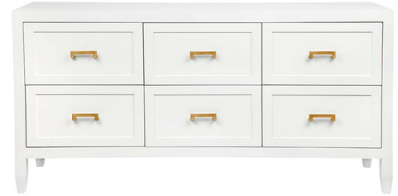

SOLOMAN 6 DRAWER CHEST - WHITE

32176

Clean contemporary lines are furnished with a touch of classic shaker drawer panelling in an elegant satin white painted finish on our Soloman chest of drawers. Six generously sized drawers are complimented with several hardware options in brushed silver, brushed brass or black powdercoated handles, the Soloman furniture pieces slip seamlessly into a variety of interior styles making them pleasantly versatile storage solution for your living space or bedroom.

SOLOMAN RANGE

contemporary lines

**SOLOMAN BEDSIDE TABLE
- SMALL WHITE**

50cm W x 40cm D x 65cm H

**SOLOMAN BEDSIDE TABLE
- LARGE WHITE**

67cm W x 50cm D x 76cm H

**SOLOMAN 6 DRAWER CHEST
- WHITE**

160cm W x 40cm D x 80cm H

**SOLOMAN CONSOLE TABLE
- SMALL WHITE**

130cm W x 43cm D x 81cm H

**SOLOMAN CONSOLE TABLE
- LARGE WHITE**

200cm W x 45cm D x 81cm H

**SOLOMAN BEDSIDE TABLE
- SMALL BLACK**

50cm W x 40cm D x 65cm H

**SOLOMAN CONSOLE TABLE
- SMALL BLACK**

130cm W x 43cm D x 81cm H

**SOLOMAN CONSOLE TABLE
- LARGE BLACK**

200cm W x 45cm D x 81cm H