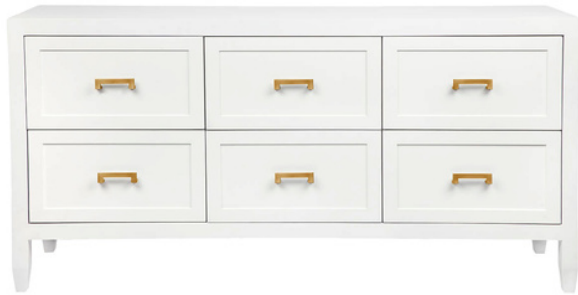

SOLOMAN 6 DRAWER CHEST - WHITE

32176

Clean contemporary lines are furnished with a touch of classic shaker drawer panelling in an elegant satin white painted finish on our Soloman chest of drawers. Six generously sized drawers are complimented with several hardware options in brushed silver, brushed brass or black powdercoated handles, the Soloman furniture pieces slip seamlessly into a variety of interior styles making them pleasantly versatile storage solution for your living space or bedroom.

SOLOMAN RANGE

contemporary lines

**SOLOMAN BEDSIDE TABLE
- SMALL WHITE**

50cm W x 40cm D x 65cm H

**SOLOMAN BEDSIDE TABLE
- LARGE WHITE**

67cm W x 50cm D x 76cm H

**SOLOMAN 6 DRAWER CHEST
- WHITE**

160cm W x 40cm D x 80cm H

**SOLOMAN CONSOLE TABLE
- SMALL WHITE**

130cm W x 43cm D x 81cm H

**SOLOMAN CONSOLE TABLE
- LARGE WHITE**

200cm W x 45cm D x 81cm H

**SOLOMAN BEDSIDE TABLE
- SMALL BLACK**

50cm W x 40cm D x 65cm H

**SOLOMAN CONSOLE TABLE
- SMALL BLACK**

130cm W x 43cm D x 81cm H

**SOLOMAN CONSOLE TABLE
- LARGE BLACK**

200cm W x 45cm D x 81cm H