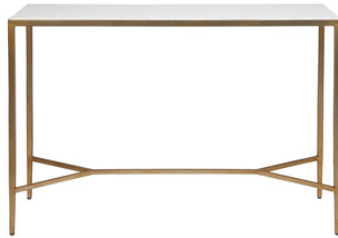

CHLOE STONE NESTING COFFEE TABLES - BLACK

31958

This beautifully adaptable nest of two coffee table set has been finished with a striking black powdercoated frame and natural crystallised stone tabletops. The fantastic nesting ability allows for a practical and versatile living piece.

Specifications

No Assembly Required | 61.00 kg

Large: 95cm Dia x 40cm H

Small: 80cm Dia x 34cm H

2 Year Warranty

Wipe down regularly using damp cloth. Dry thoroughly

CHLOE RANGE

Understatedly elegant

**CHLOE STONE CONSOLE TABLE
- SMALL ANTIQUE GOLD**

90cm W x 30cm D x 80cm H

**CHLOE STONE CONSOLE TABLE
- LARGE ANTIQUE GOLD**

110cm W x 30cm D x 80cm H

**CHLOE STONE SIDE TABLE
- ANTIQUE GOLD**

50cm Dia x 66.5cm H

**CHLOE STONE NESTING COFFEE
TABLES - ANTIQUE GOLD**

95cm Dia x 40cm H

**CHLOE STONE NESTING COFFEE
TABLES - BLACK**

95cm Dia x 40cm H