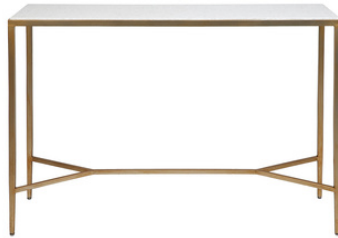

CHLOE STONE SIDE TABLE - ANTIQUE GOLD

31169

Slender lines and sleek finishes highlight the form of the Chloe side table as a versatile addition to any interior. The Chloe range features a contemporary iron silhouette in an antique gold handpainted finish and natural crystallised stone tabletop allowing for practical and adaptable living. Ideally proportioned, place a pair of these stunning side tables at bedside, either side of your sofa or with an arm chair in a cozy corner.

Specifications

No Assembly Required | 20.00 kg

50cm Dia x 66.5cm H

2 Year Warranty

Wipe down regularly using damp cloth. Dry thoroughly

CHLOE RANGE

Understatedly elegant

**CHLOE STONE CONSOLE TABLE
- SMALL ANTIQUE GOLD**

90cm W x 30cm D x 80cm H

**CHLOE STONE CONSOLE TABLE
- LARGE ANTIQUE GOLD**

110cm W x 30cm D x 80cm H

**CHLOE STONE SIDE TABLE
- ANTIQUE GOLD**

50cm Dia x 66.5cm H

**CHLOE STONE NESTING COFFEE
TABLES - ANTIQUE GOLD**

95cm Dia x 40cm H

**CHLOE STONE NESTING COFFEE
TABLES - BLACK**

95cm Dia x 40cm H