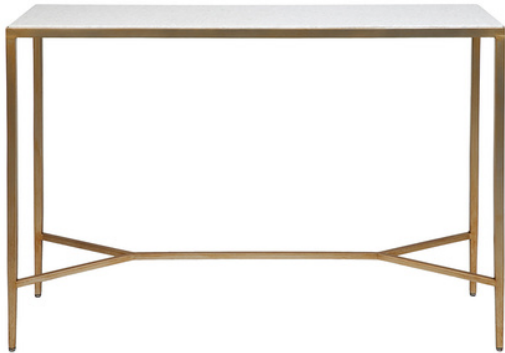

## CHLOE STONE CONSOLE TABLE - LARGE ANTIQUE GOLD

31168

Understatedly elegant, the Chloe large console table features a polished, natural crystallised stone top with a smooth rolled edge, supported by an elegantly slender antique gold finished iron frame. Creating a striking surface for display, the pairing of opulent stone with the lustre of cool metal makes for a perfectly complementary combination. Quintessentially chic, the Chloe console table sits comfortably in an entry or living area placed beneath a statement artwork or mirror.

# CHLOE RANGE

*Understatedly elegant*

**CHLOE STONE CONSOLE TABLE  
- SMALL ANTIQUE GOLD**

90cm W x 30cm D x 80cm H

**CHLOE STONE CONSOLE TABLE  
- LARGE ANTIQUE GOLD**

110cm W x 30cm D x 80cm H

**CHLOE STONE SIDE TABLE  
- ANTIQUE GOLD**

50cm Dia x 66.5cm H

**CHLOE STONE NESTING COFFEE  
TABLES - ANTIQUE GOLD**

95cm Dia x 40cm H

**CHLOE STONE NESTING COFFEE  
TABLES - BLACK**

95cm Dia x 40cm H