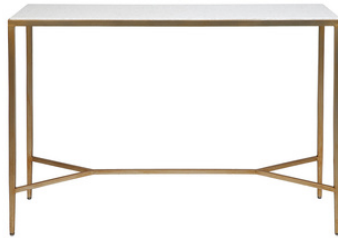

## CHLOE STONE CONSOLE TABLE - LARGE ANTIQUE GOLD

31168

Understatedly elegant, the Chloe large console table features a polished, natural crystallised stone top with a smooth rolled edge, supported by an elegantly slender antique gold finished iron frame. Creating a striking surface for display, the pairing of opulent stone with the lustre of cool metal makes for a perfectly complementary combination. Quintessentially chic, the Chloe console table sits comfortably in an entry or living area placed beneath a statement artwork or mirror.

# CHLOE RANGE

*Understatedly elegant*

**CHLOE STONE CONSOLE TABLE  
- SMALL ANTIQUE GOLD**

90cm W x 30cm D x 80cm H

**CHLOE STONE CONSOLE TABLE  
- LARGE ANTIQUE GOLD**

110cm W x 30cm D x 80cm H

**CHLOE STONE SIDE TABLE  
- ANTIQUE GOLD**

50cm Dia x 66.5cm H

**CHLOE STONE NESTING COFFEE  
TABLES - ANTIQUE GOLD**

95cm Dia x 40cm H

**CHLOE STONE NESTING COFFEE  
TABLES - BLACK**

95cm Dia x 40cm H