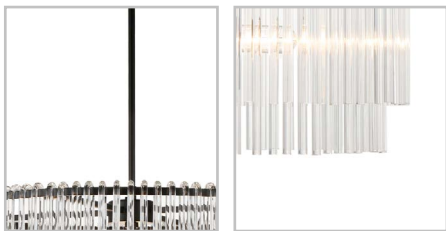

ZARA PENDANT - ROUND BLACK

20705

Art Deco grandeur is evident in the delicate elegance of our Zara Pendant collection. Hand-made glass rods drape effortlessly over a powder coated black frame, hanging in modest harmony. The Zara pendant exudes exceptional style, providing a dramatic play of light and softly diffused glow.

Specifications

Some Assembly Required | 11.00 kg

66cm Dia x 35cm H

Rod Length: 84cm

Ceiling Cup: 12cm Dia x 2.5cm H

6 x E27 - Edison Screw - max 40w - Smart Bulb Compatible
(bulb/s not included)

1 Year Statutory Warranty

Dust Regularly

ZARA RANGE

Harmonious Glow

**ZARA PENDANT
- ROUND BRASS**
66cm Dia x 35cm H

**ZARA PENDANT
- ROUND BLACK**
66cm Dia x 35cm H

ZARA TABLE LAMP
25cm Dia x 67cm H

**ZARA PENDANT
- LONG BRASS**
25cm Dia x 66cm H

**ZARA PENDANT
- LONG BLACK**
25cm Dia x 66cm H

ZARA TABLE LAMP
28cm Dia x 170cm H

**ZARA PENDANT
- 3 TIER BRASS**
60cm Dia x 80cm H

**ZARA PENDANT
- 3 TIER BLACK**
60cm Dia x 80cm H

**ZARA PENDANT
- PETITE ANTIQUE BRASS**
24cm Dia x 54cm H