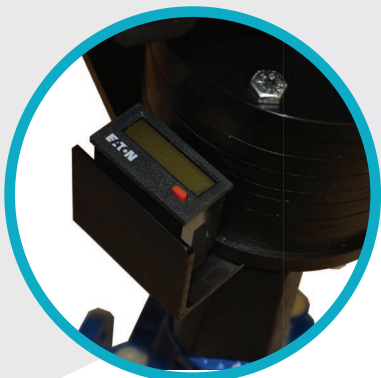

Hurco Spin Doctor HH200

- Battery operated for remote operations
- Suited for general valve applications
- Up to 270 Nm (200 lb.ft) of torque
- Lightweight
- Long life motor
- Grip shift hand throttle control
- Twin batteries (45 min charge)

Part number 11539

04/18 CA015