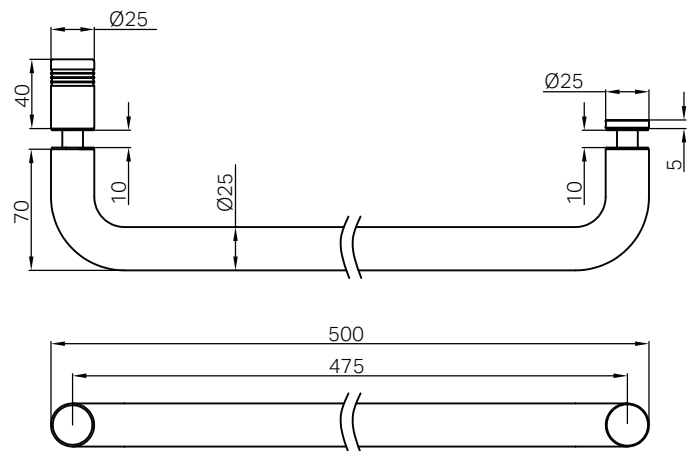

## Towel Bar 500mm

### Features

- Tower rail & knob set
- D shape
- Suitable for 10mm glass
- Round 25mm diameter bar
- Manufactured from high quality brass

- Dimensions are nominal measurements only.