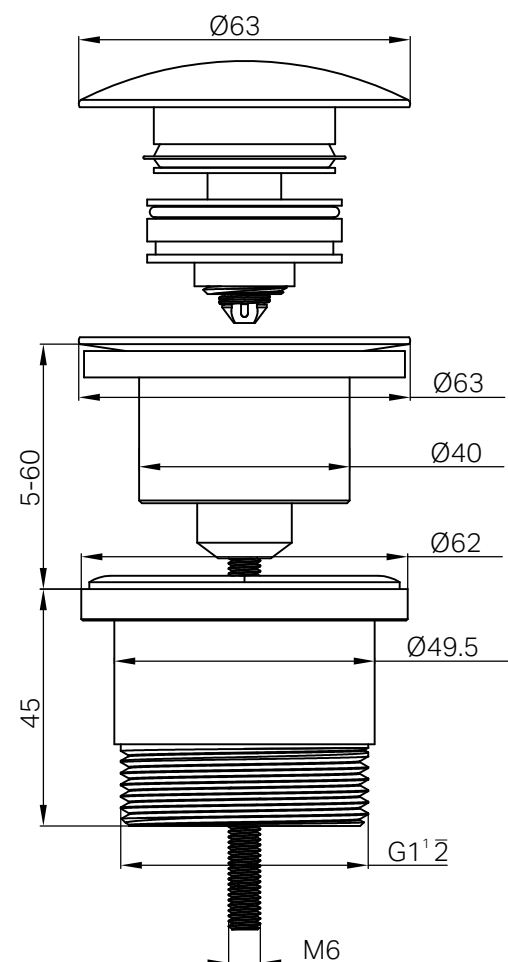

Features

- Universal design suitable for both overflow and non-overflow basins
- Standard 40mm bottle trap connection
- Fits basin waste holes from 42mm to 58mm

Maintenance And Care

- Regularly check the mixer and connections for signs of wear or leaks.
- Clean the tap with mild soapy water to maintain its appearance, avoiding harsh chemicals and abrasive materials that may damage the finish.

- Dimensions are nominal measurements only.