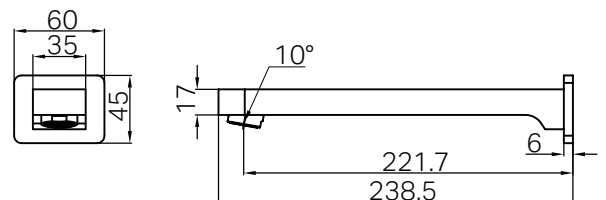

Ecco Fixed Bath Spout Only

Finish & SKU

 Chrome NR301303CH	 Brushed Nickel NR301303BN
 Matte Black NR301303MB	 Brushed Gold NR301303BG
 Gun Metal NR301303GM	

Specifications

Watermark License

WM-060073

Temperature Rating

Min 1°C-Max 75°C

Pressure Rating

Min 150kpa-Max 500kpa

Warranty

Lead Free

Features

- Cast brass spout
- 1/2 Bsp female thread at the wall
- Suitable for use with shower mixer or wall top assemblies
- Bath spout rating: not required

- Dimensions are nominal measurements only.