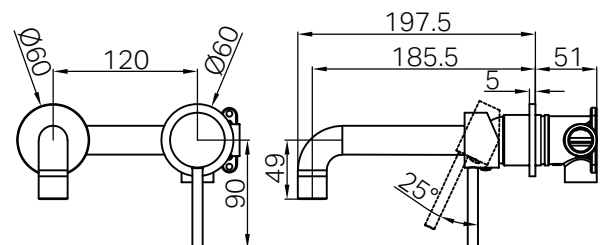

Nero

Dolce Wall Basin/Bath Mixer Separate Back Plate

Finish & SKU

 Chrome NR250810cCH	 Brushed Nickel NR250810cBN
 Matte Black NR250810cMB	 Brushed Gold NR250810cBG
 Gun Metal NR250810cGM	

Specifications

Watermark License

- Solid low-lead DZR brass construction.
- NEOPERL aerator for optimal water flow.
- In-wall body included.
- Stylish design to complements a modern aesthetic.
- Available in 5 premium finishes.
- Includes an additional non-restricting aerator for bath use.

- Dimensions are nominal measurements only.