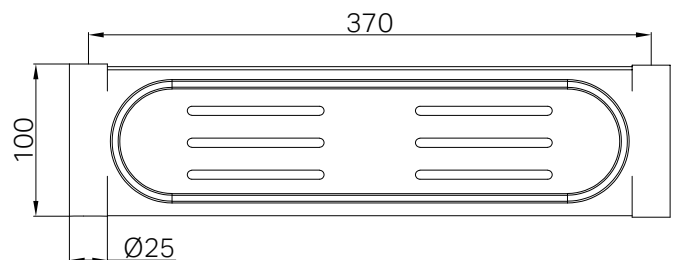

New Mecca Metal Shower Shelf

Finish & SKU

 Chrome NR2387aCH	 Brushed Nickel NR2387aBN
 Matte Black NR2387aMB	 Brushed Gold NR2387aBG
 Brushed Bronze NR2387aBZ	 Gun Metal NR2387aGM

Warranty

Features

- 304 grade stainless steel construction for durability
- Easy to install

- Dimensions are nominal measurements only.