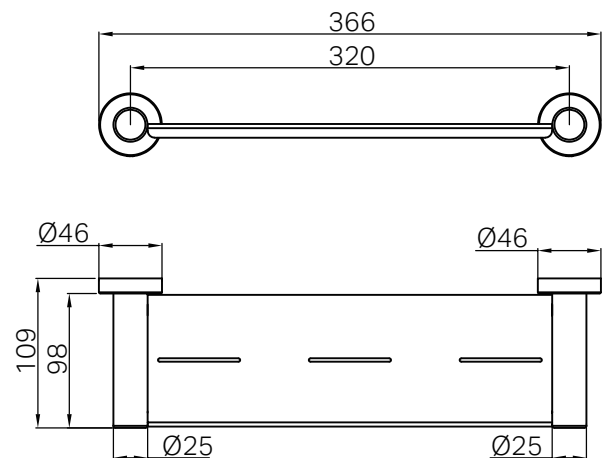

Dolce II Metal Shower Shelf

Finish & SKU

 Chrome NR2087aCH	 Brushed Nickel NR2087aBN
 Matte Black NR2087aMB	 Brushed Gold NR2087aBG
 Gun Metal NR2087aGM	

Warranty

Features

- Made from durable 304 stainless steel
- Minimalist design with clean, modern lines
- Easy to install with concealed fixings

- Dimensions are nominal measurements only.