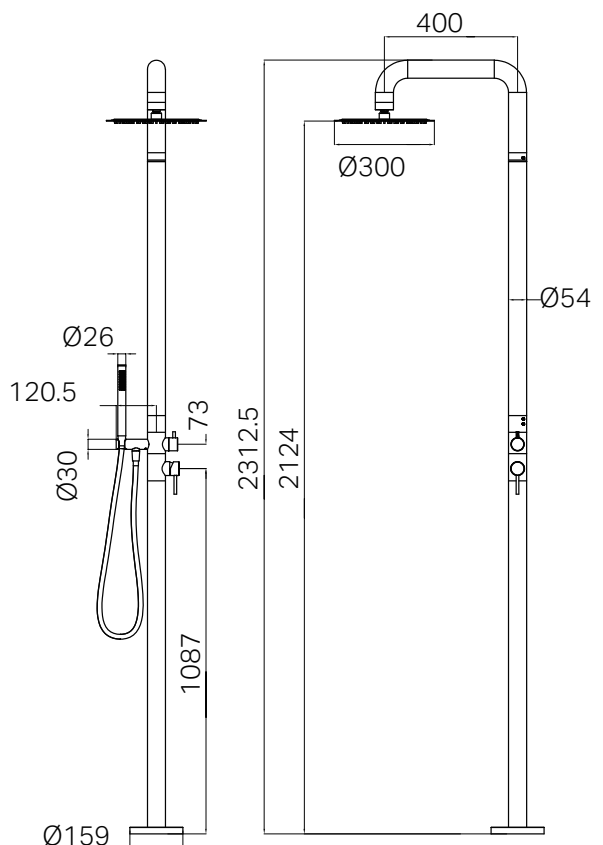

Temperature Rating

Min 1°C-Max 75°C

Pressure Rating

Min 150kpa-Max 500kpa

Warranty

Features

- 316L stainless steel construction for longevity.
- Single function handshower and 300mm, exposure dome overhead drencher.
- Build in dual check valve.
- Strong and durable, outdoor hose.
- Easily switch from handset to overhead drencher with the stylish water divertor.

Lead Free

- Dimensions are nominal measurements only.
- Dual-check valve pre-installed.

Maintenance And Care

- Regularly check the mixer and connections for signs of wear or leaks.
- Clean the tap with mild soapy water to maintain its appearance, avoiding harsh chemicals and abrasive materials that may damage the finish.