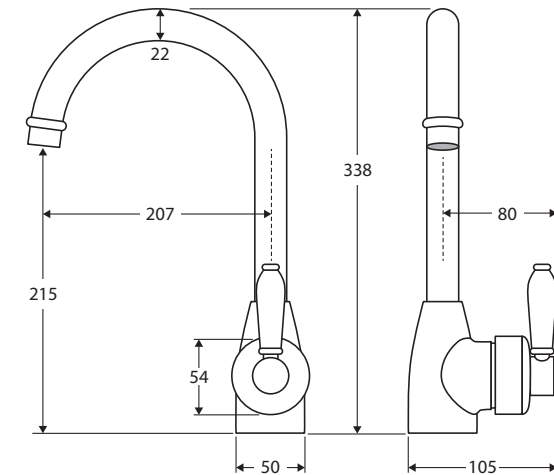

Polished
Chrome

202109CC

PVD
Brushed Nickel

202109NN

Electroplated
Matte Black

202109BL

PVD
Urban Brass

202109UU

Chrome, White
Ceramic Handle

202109

Brushed Nickel, White
Ceramic Handle

202109BN

Matte Black, White
Ceramic Handle

202109BK

Urban Brass, White
Ceramic Handle

202109UB

Cleaning & Care

- Regularly clean with mild soapy water using a microfibre cloth.
- In highly polluted or coastal locations, we recommend cleaning 2-3 times per week.
- Do not use harsh detergents, bleach, cream cleaners or citrus based cleaners. These substances are abrasive and will damage the surface.
- Do not use undue pressure and wipe in one direction only.

We aim to ensure that specifications are correct at the time of publication. All measurements are shown in millimetres. Always use measurements of actual product received for final specification as the technical drawing may contain differences. Due to printing limitations, physical colour may vary from the image shown. Fienza reserves the right to make modifications without prior notice.