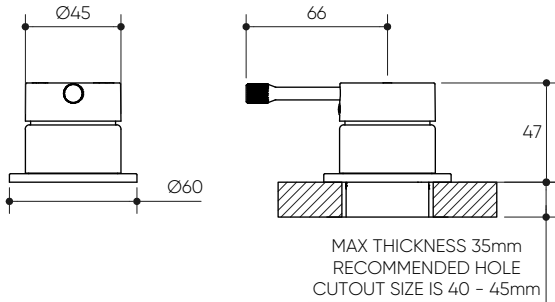

LEORA COLLEZIONE

Hob Mixer

Product Specifications

LUCENT[®]

Style Switch

Specifications

Temperature Rating: 1-75°C

Pressure Rating: 150 - 1000kPa

All rights reserved 2024 Lucent. The images shown are for illustration purposes only and may not be an exact representation of the product. Modifications and adjustments may occur over time and the product should be used to confirm marking out and/or rough in as line drawings shown may vary from the item supplied over time. All measurements are in Millimetres and Colours are indicative and may vary from the images shown. Commercial and residential warranties may differ. Please refer to our website for full terms and conditions. <https://lucentdesigns.com.au/pages/warranty>