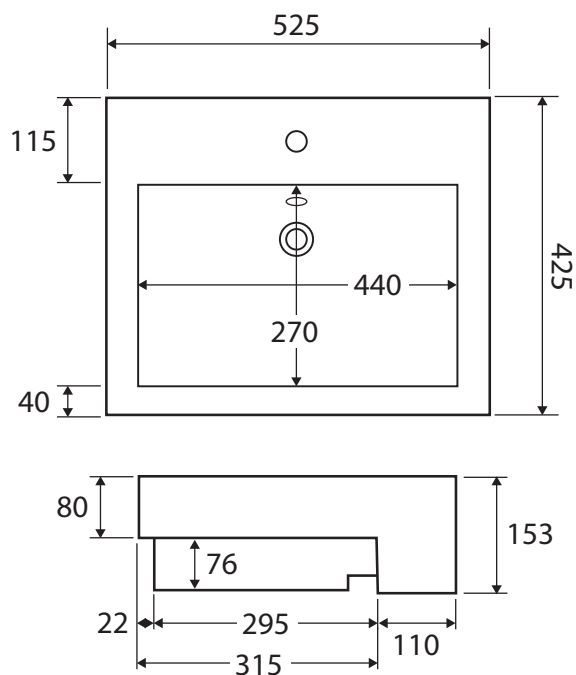

## BELINDA

Semi-Recessed Basin

\$199 • RB8050B

- Gloss white ceramic
- Glazed on the back side
- One tap hole with overflow
- Requires 32mm waste with overflow (not included)
- Capacity: 9 litres

DOMESTIC WARRANTY:

**5 YEAR** CERAMIC  
5 YEARS replacement parts or product

COMMERCIAL WARRANTY:

**5 YEAR** CERAMIC  
5 YEARS replacement parts or product

**Due to the nature of ceramic as a material, small variations in size and shape do occur. Ensure that the measurements of the purchased basin are checked physically, BEFORE cutting any counter-top. Specification drawings are a GUIDE ONLY. Fienza will not be held liable for any errors made by external parties when cutting counter-tops.**