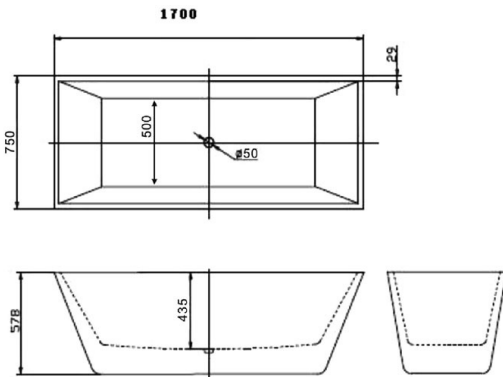

mm 1700 x 752 x 578

Colours

White

Inclusions

Self Supporting Steel Frame

Waste not included

See the complete range at:
www.buildersworld.com.au

NOTE: Product dimensions are approximate and can vary slightly due to manufacturing variances. Information provided in this data sheet is representative of the product available at the time and date of printing, 11/08/2016. Builders World Pty Ltd reserves the right to vary specifications at any time without notice.