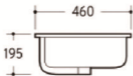

75B

Cabinet Basin
Mounting above cabinet

Size: 750 × 460 × 195mm

www.kdkbathroom.com.au