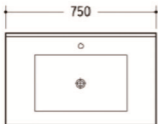

75B

Cabinet Basin
Mounting above cabinet

Size: 750 × 460 × 195mm

www.kdkbathroom.com.au