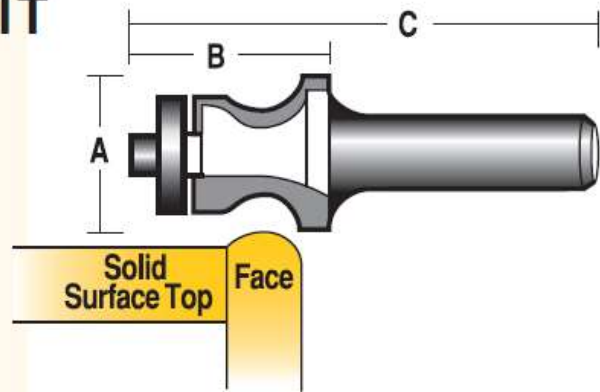

# COUNTER TOP BIT

NO DRIP DESIGN  
TWO FLUTES - WITH  
CARBI-SMOOTH  
BEARING ASSEMBLY & BALL  
BEARING GUIDE  
**12.7 mm (1/2") SHANK**

PART No.	A	B	C
TSS 1 B 1/2	25.4	22.9	82

Replacement Bearing Assembly TBT21.