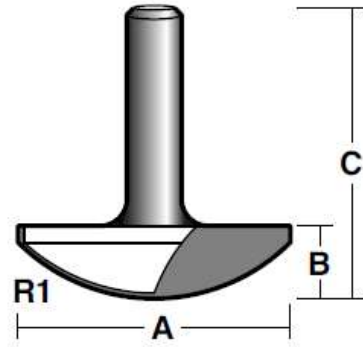

HALF CORE BOX BITS

PART No.	A		B		C		R RADIUS	
	in.	mm	in.	mm	in.	mm	in.	mm
THC 45 1/2	2-1/2	63.5	43/64	17.0	2-45/64	68.7	-	45.0
THC 75 1/2	3	76.2	23/32	18.3	2-13/16	71.4	2-61/64	75.0