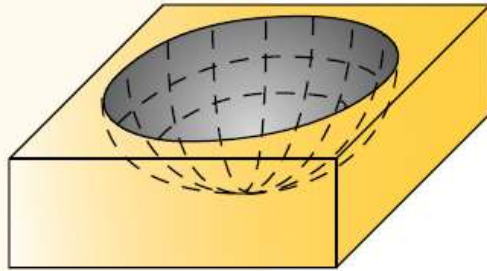

HALF CORE BOX BITS

PART No.	A		B		C		R RADIUS	
	in.	mm	in.	mm	in.	mm	in.	mm
THC 45 1/2	2-1/2	63.5	43/64	17.0	2-45/64	68.7	-	45.0
THC 75 1/2	3	76.2	23/32	18.3	2-13/16	71.4	2-61/64	75.0