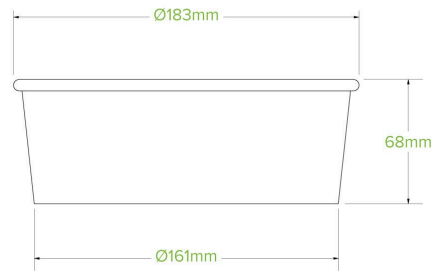

## 1,300ml Extra Large White BioBowl BB-BL-EXTRA-LARGE-W

Our white 1,300ml paper bowls are made from premium paperboard with a water-based lining. Each white paper bowl is designed wider to better display your poke bowls, salad bowls and other takeaways. This eco-friendly bowl seals tight for deliveries.

<b>Carton quantity:</b> 200	<b>Sleeves per carton:</b> 4	<b>Units per sleeve:</b> 50
<b>Carton Size LxWxH (cm):</b> 38x38x51	<b>Carton gross weight (kg):</b> 5.800000	<b>Raw material:</b> Paper - FSC™ Mix certified paper
<b>Lining/coating:</b> Bioplastic - PLA	<b>Window material:</b> None	<b>Inks:</b> Food Contact Safe Inks
<b>Brim fill capacity (ml):</b> 1240	<b>Dimensions top LxW (mm):</b> 183x183	<b>Dimensions base LxW (mm):</b> 162x162
<b>Product Depth:</b> 68	<b>Product weight (g):</b> 24	<b>Thickness:</b> 320gsm+8g
<b>Use:</b> Hot, Cold, Wet & Dry Products	<b>Manufactured:</b> China	<b>Customise:</b> Print
<b>MOQ custom:</b> 30000	<b>Mould fees:</b> No	<b>Environmental production certified:</b> ISO 14001
<b>Facility Quality Systems:</b> ISO 9001	<b>Factory food safety certified:</b> BRC, ISO 22000	<b>Corporate social accreditation:</b> SMETA
<b>Home compostable:</b> Pending Certification to AS5810 Australian Standards, Pending Certification to NF T51-800 European Standards	<b>Industrially compostable:</b> No	<b>Recyclable:</b> No