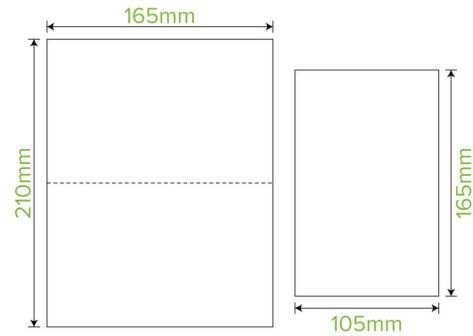

Single Saver 2-Ply Quilted Natural BioDispenser Napkin

L-SSDN-V2-N

Not all paper napkins are created equal! Our natural single-saver dispenser napkins are made from FSC™ Mix certified paper pulp. These napkins are quilted and fit our Single Saver BioDispenser. Custom printing is available.

Carton quantity: 6000	Sleeves per carton: 24	Units per sleeve: 250
Carton Size LxWxH (cm): 49x31x34	Carton gross weight (kg): 6.890000	Raw material: Paper - FSC™ Mix certified paper
Lining/coating: None	Window material: None	Printing Type: None
Inks: None	Dimensions top LxW (mm): 200x165	Dimensions base LxW (mm): 200x165
Product weight (g): 1.056	Thickness: 16gsm	Use: N/A
Manufactured: China	Customise: Print	MOQ custom: 1800000
Mould fees: No	Environmental production certified: ISO 14001	Facility Quality Systems: ISO 9001
Factory food safety certified: BRC	Corporate social accreditation: SMETA	Home compostable: No
Industrially compostable: No	Recyclable: No	