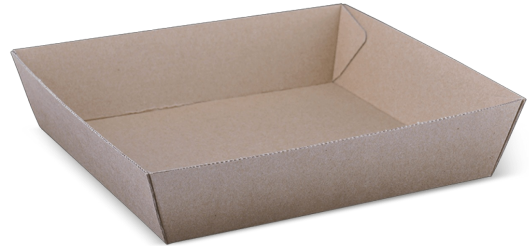

### #2 ENDURA TRAY

The Endura range is made with a sturdy, corrugated fluted board, so it's ideal for hot and greasy foods. It is compostable as it is made with unlined paperboard made without any plastic lining. Food trays are perfect for serving delicious meals and snacks like grilled meats, nachos, fries, wedges, and fish and chips. It's offered in natural brown kraft, with space for branding with stickers or stamps.

Note: F...

[More info online](#)

<b>Item Code</b>	M384S0010	<b>Handle Type</b>	None
<b>Range</b>	Cartons & Trays	<b>Greaseproof Resistance Factor</b>	1
<b>Category</b>	ENDURA CORRUGATED RANGE	<b>Carton</b>	240
<b>Design</b>	PLAIN	<b>Pieces Per Sleeve</b>	60
<b>Colour</b>	BROWN	<b>Carton Width</b>	240 mm 9.4 in
<b>Size</b>	178(L) x 178(W) x 45(H) mm 7.0(L) x 7.0(W) x 1.8(H) in	<b>Carton Length</b>	440 mm 17.3 in
<b>Appliance Suitability</b>	Microwave Oven, Refrigeration	<b>Carton Height</b>	555 mm 21.9 in
<b>Surface Finish</b>	Natural Matte Finish	<b>Carton Gross Weight</b>	7.4 kg 16.3 lbs
<b>Lining</b>	Uncoated	<b>Carton Cubic</b>	0.06 m <sup>3</sup> 2.07 ft <sup>3</sup>
<b>Raw Materials</b>	Corrugated Fluted Board	<b>MOQ - Stock</b>	240
<b>Customisable</b>	Yes	<b>MOQ - Custom or Stock Made to Order</b>	from 30,000
		<b>Manufacturing certifications</b>	This product has been made in in a GFSI (Global Food Safety Initiative) certified production facility.

<https://www.detpak.com/cartons-trays/2-endura-tray/m384s0010/>

<https://www.detpak.com/cartons-trays/2-endura-tray/m384s0010/>

---

This specification gives indicative values only, is subject to change without notice and is obsolete 2 years from the date of issue. Any information given is to the best of our knowledge, and subject to revision as additional knowledge and experience is gained. This information is offered as a guideline and is not to be construed as a representation that the material is suitable for any purpose or use outside of its intended application.